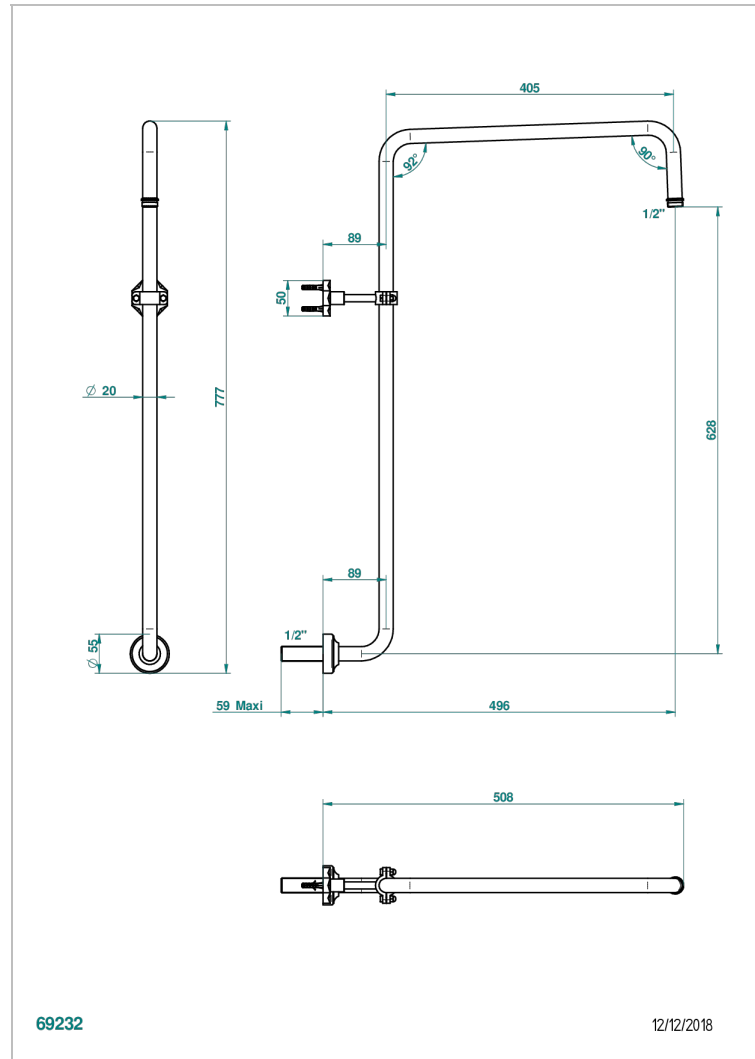

# NIHAL IVORY PORCELAIN

U2N-83

Curved shower arm 1/2"

69232

12/12/2018

## CHARACTERISTIC

- Nihal Ivory porcelain
- Curved shower arm 1/2"

## AVAILABLE FINITIONS

Antique nickel - H28  
Black ceram - D30  
Blush PVD - H62  
Brass color PVD - H49  
Brown bronze color PVD - F33  
Gold color PVD - H52

Graphite PVD - H64  
Lacquered light bronze - D01  
Matt Umber PVD - H67  
Matt blush PVD - H60  
Matt brass color PVD - H50  
Matt brown bronze color PVD - F34