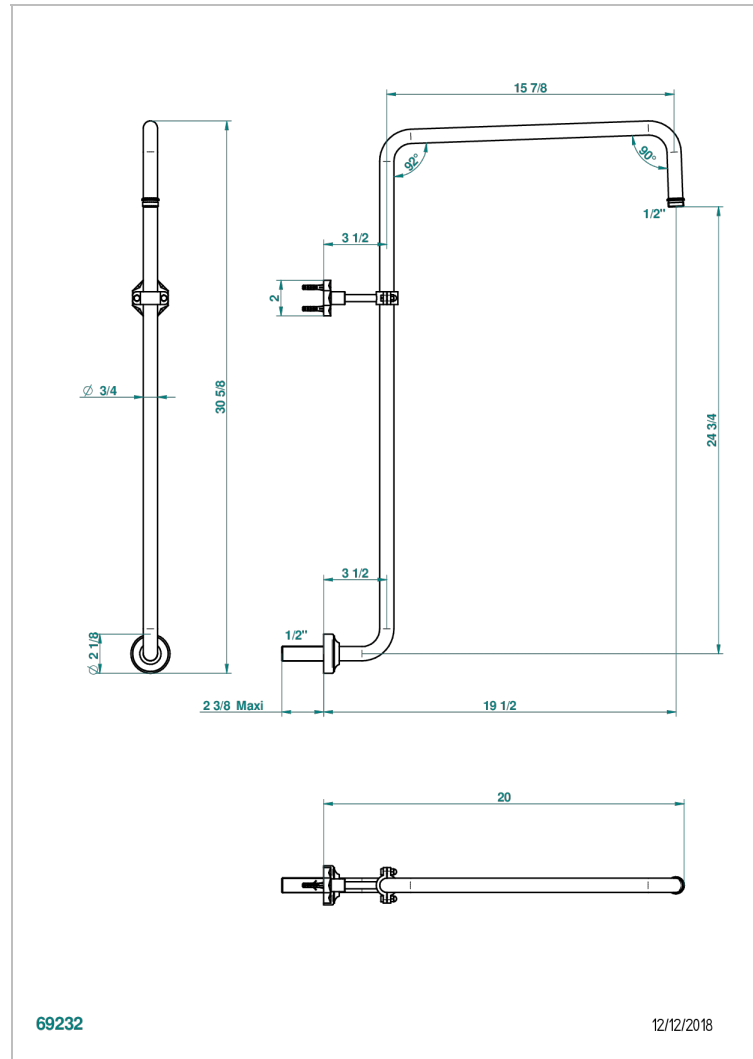

NIHAL IVORY PORCELAIN

U2N-83

Curved shower arm 1/2"

THG[®]
PARIS

CHARACTERISTIC

- Nihal Ivory porcelain
- Curved shower arm 1/2"

AVAILABLE FINITIONS

Antique nickel - H28
Black ceram - D30
Blush PVD - H62
Brass color PVD - H49
Brown bronze color PVD - F33
Gold color PVD - H52

Graphite PVD - H64
Lacquered light bronze - D01
Matt Umber PVD - H67
Matt blush PVD - H60
Matt brass color PVD - H50
Matt brown bronze color PVD - F34

Matt chrome - C02
Matt gold - F07
Matt gold color PVD - H53
Matt graphite PVD - H65
Matt nickel (color finish) - C01
Matt nickel color PVD - H56

Nickel color PVD - H55
Polished chrome (color finish) - A02
Polished chrome / Polished gold (color finish) - G02
Polished gold (color finish) - F01
Polished nickel - B01
Soft gold - F30

Soft matt gold - F31
Umber PVD - H66
Varnished matt antique red copper (color finish) - H07