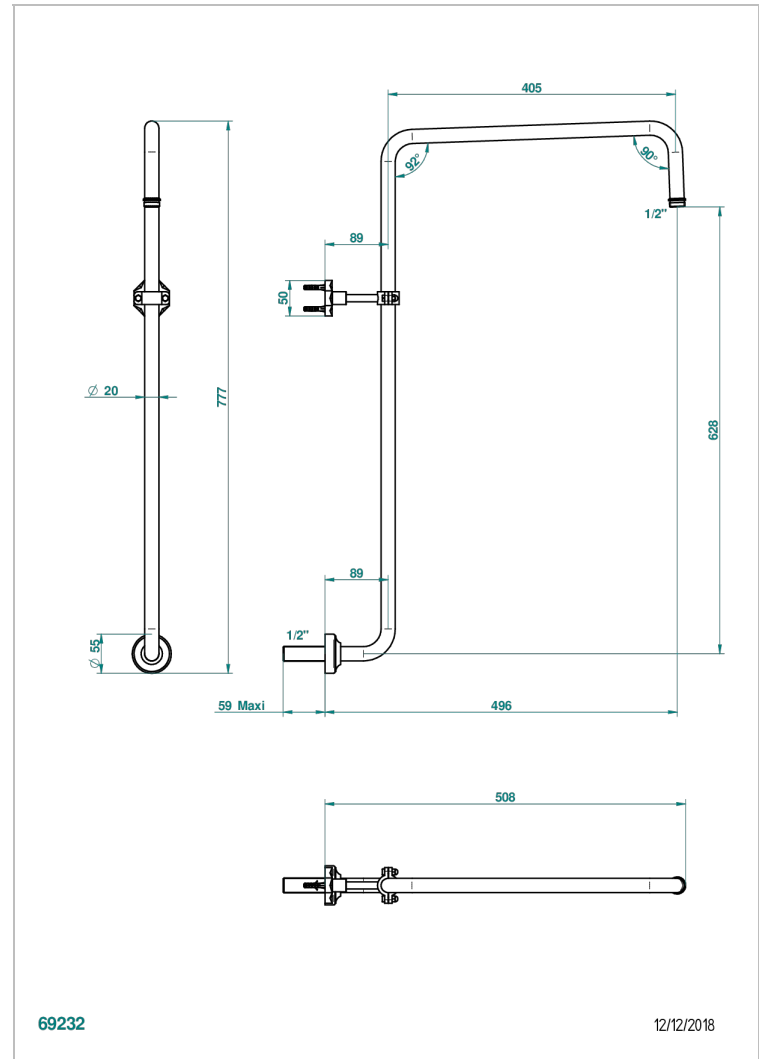

# NIHAL IVORY PORCELAIN

U2N-83

Curved shower arm 1/2"

THG<sup>®</sup>  
PARIS

69232

12/12/2018

## CHARACTERISTIC

- Nihal Ivory porcelain
- Curved shower arm 1/2"

## AVAILABLE FINITIONS

Antique nickel - H28  
Black ceram - D30  
Blush PVD - H62  
Brass color PVD - H49  
Brown bronze color PVD - F33  
Gold color PVD - H52

Graphite PVD - H64  
Lacquered light bronze - D01  
Matt Umber PVD - H67  
Matt blush PVD - H60  
Matt brass color PVD - H50  
Matt brown bronze color PVD - F34