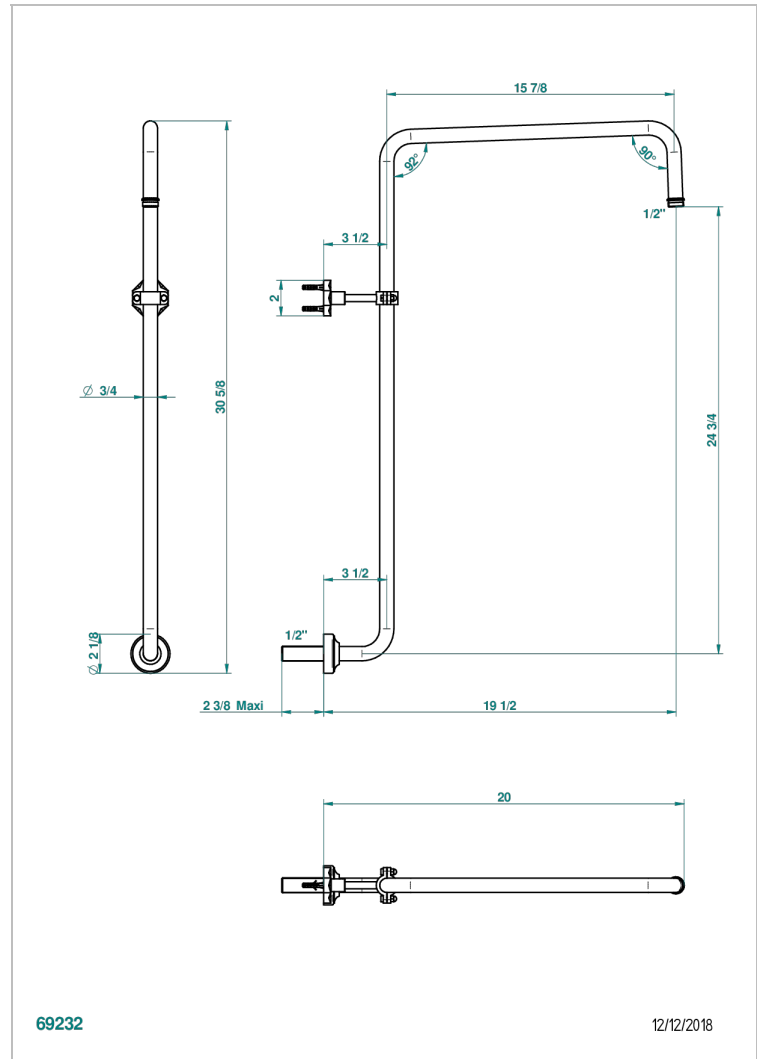

# NIHAL IVORY PORCELAIN

U2N-83

Curved shower arm 1/2"

THG<sup>®</sup>  
PARIS

69232

12/12/2018

## CHARACTERISTIC

- Nihal Ivory porcelain
- Curved shower arm 1/2"

## AVAILABLE FINITIONS

Antique nickel - H28  
Black ceram - D30  
Blush PVD - H62  
Brass color PVD - H49  
Brown bronze color PVD - F33  
Gold color PVD - H52

Graphite PVD - H64  
Lacquered light bronze - D01  
Matt Umber PVD - H67  
Matt blush PVD - H60  
Matt brass color PVD - H50  
Matt brown bronze color PVD - F34