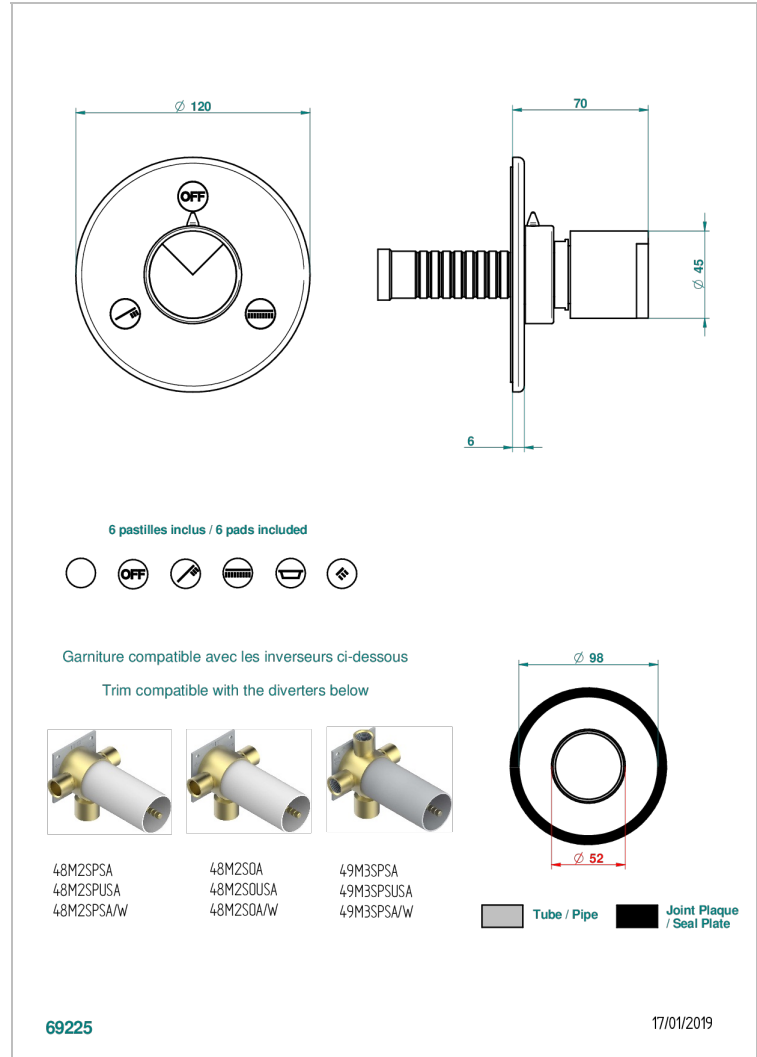

LE 9 HOWLITE

G2H-48M2SB

Trim for wall mounted diverter - 2 ways ref.48M2 & 3 ways ref.49M3

CHARACTERISTIC

- Le 9 Howlite
- Trim for wall mounted diverter - 2 ways ref.48M2 & 3 ways ref.49M3

RELATED SKU'S

- Ref. G00-48M2SOUSA Wall mounted 3-way diverter with ceramic cartridge for concealed installation- 1 inlet 3/4" and 2 outlets 1/2" without shared ports no stop position - no trim
- Ref. G00-48M2SPSUSA Wall mounted 3-way diverter with ceramic cartridge for concealed installation- 1 inlet 3/4" and 2 outlets 1/2" with positive top, no shared ports - no trim
- Ref. G00-49M3SPSUSA Wall mounted 4-way diverter with ceramic cartridge for concealed installation- 1 inlet 3/4" and 3 outlets 1/2" with positive top, no shared ports - no trim