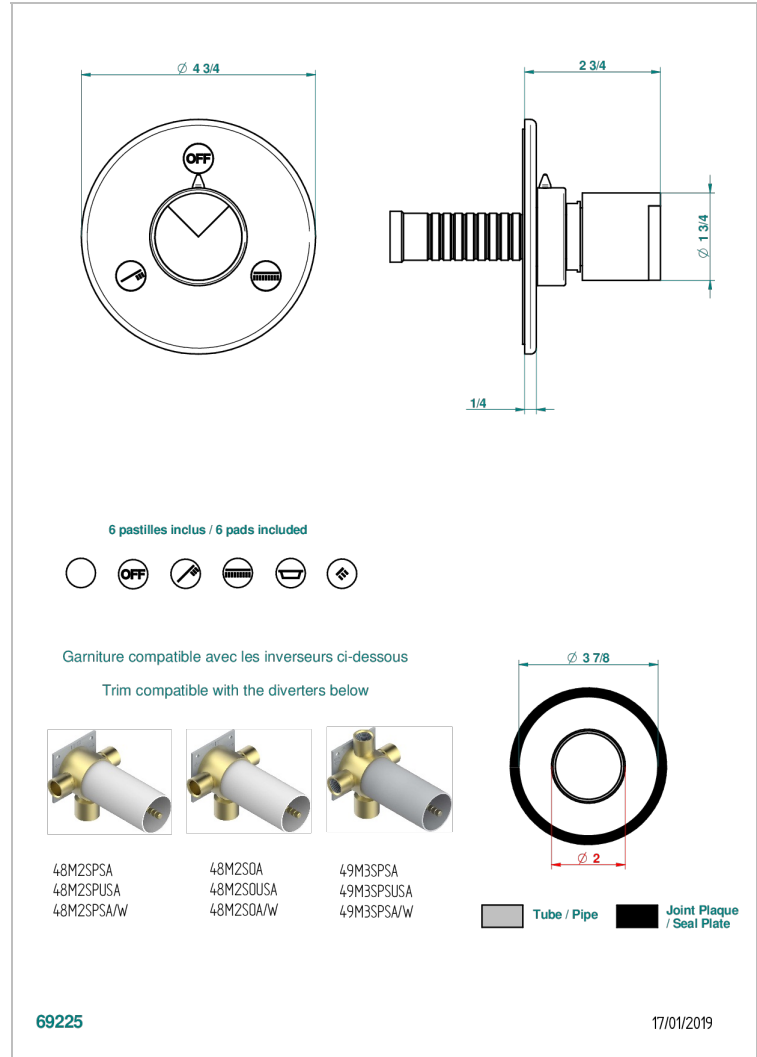

# LE 9 HOWLITE

G2H-48M2SB

Trim for wall mounted diverter - 2 ways ref.48M2 & 3 ways ref.49M3

## CHARACTERISTIC

- Le 9 Howlite
- Trim for wall mounted diverter - 2 ways ref.48M2 & 3 ways ref.49M3

## RELATED SKU'S

- Ref. G00-48M2SOUSA Wall mounted 3-way diverter with ceramic cartridge for concealed installation- 1 inlet 3/4" and 2 outlets 1/2" without shared ports no stop position - no trim
- Ref. G00-48M2SPSUSA Wall mounted 3-way diverter with ceramic cartridge for concealed installation- 1 inlet 3/4" and 2 outlets 1/2" with positive top, no shared ports - no trim
- Ref. G00-49M3SPSUSA Wall mounted 4-way diverter with ceramic cartridge for concealed installation- 1 inlet 3/4" and 3 outlets 1/2" with positive top, no shared ports - no trim