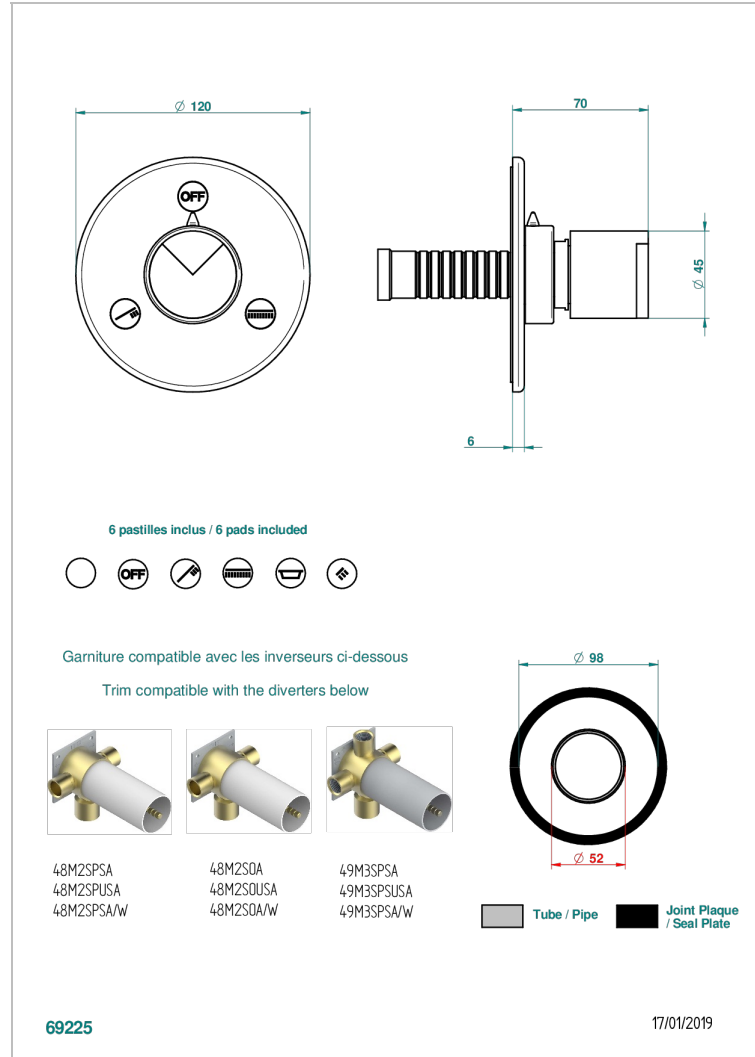

LE 9 HOWLITE

G2H-48M2SB

Trim for wall mounted diverter, 2 ways - ref. 48M2 and 3 ways - ref. 49M3

CHARACTERISTIC

- Le 9 Howlite
- Trim for wall mounted diverter, 2 ways - ref. 48M2 and 3 ways - ref. 49M3

RELATED SKU'S

- Ref. G00-48M2SOA Wall mounted 3-way diverter with ceramic cartridge for concealed installation- 1 inlet 3/4" and 2 outlets 1/2" without stop position, without trim
- Ref. G00-48M2SPSA Wall mounted 3-way diverter with ceramic cartridge for concealed installation, 1 inlet 3/4" and 2 outlets 1/2" with stop position, without trim
- Ref. G00-49M3SPSA Wall mounted 4-way diverter with ceramic cartridge for concealed installation- 1 inlet 3/4" and 3 outlets 1/2" with stop position, without trim