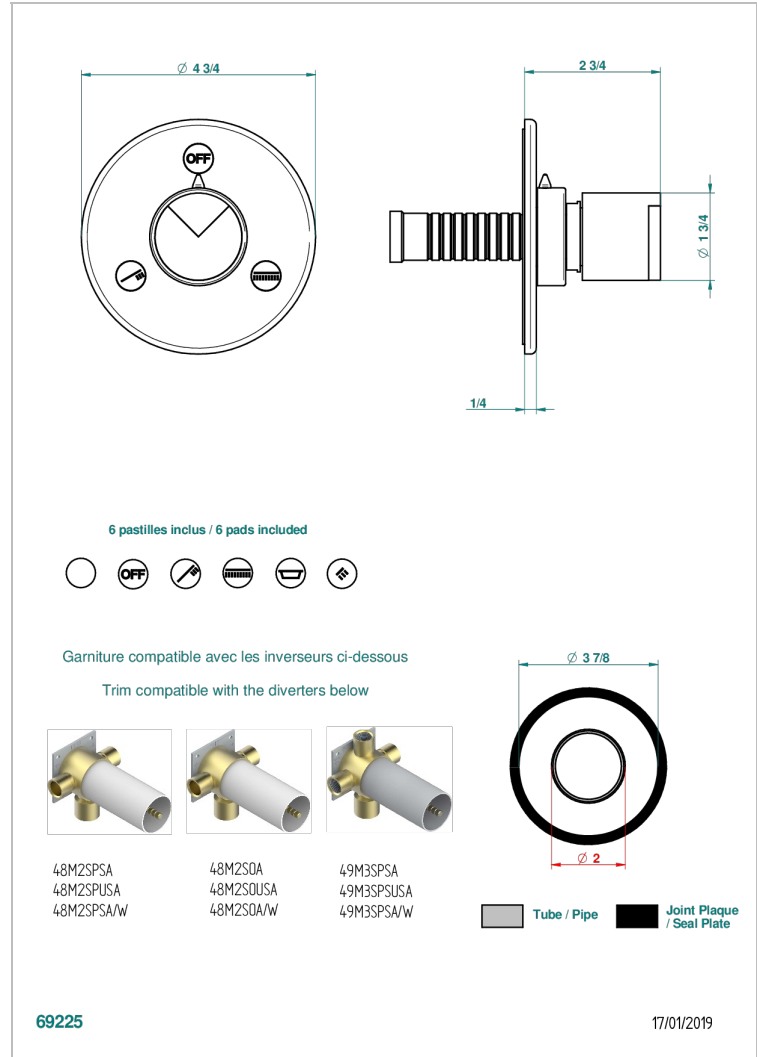

LE 9 HOWLITE

G2H-48M2SB

Trim for wall mounted diverter, 2 ways - ref. 48M2 and 3 ways - ref. 49M3

CHARACTERISTIC

- Le 9 Howlite
- Trim for wall mounted diverter, 2 ways - ref. 48M2 and 3 ways - ref. 49M3

RELATED SKU'S

- Ref. G00-48M2SOA Wall mounted 3-way diverter with ceramic cartridge for concealed installation- 1 inlet 3/4" and 2 outlets 1/2" without stop position, without trim
- Ref. G00-48M2SPSA Wall mounted 3-way diverter with ceramic cartridge for concealed installation, 1 inlet 3/4" and 2 outlets 1/2" with stop position, without trim
- Ref. G00-49M3SPSA Wall mounted 4-way diverter with ceramic cartridge for concealed installation- 1 inlet 3/4" and 3 outlets 1/2" with stop position, without trim