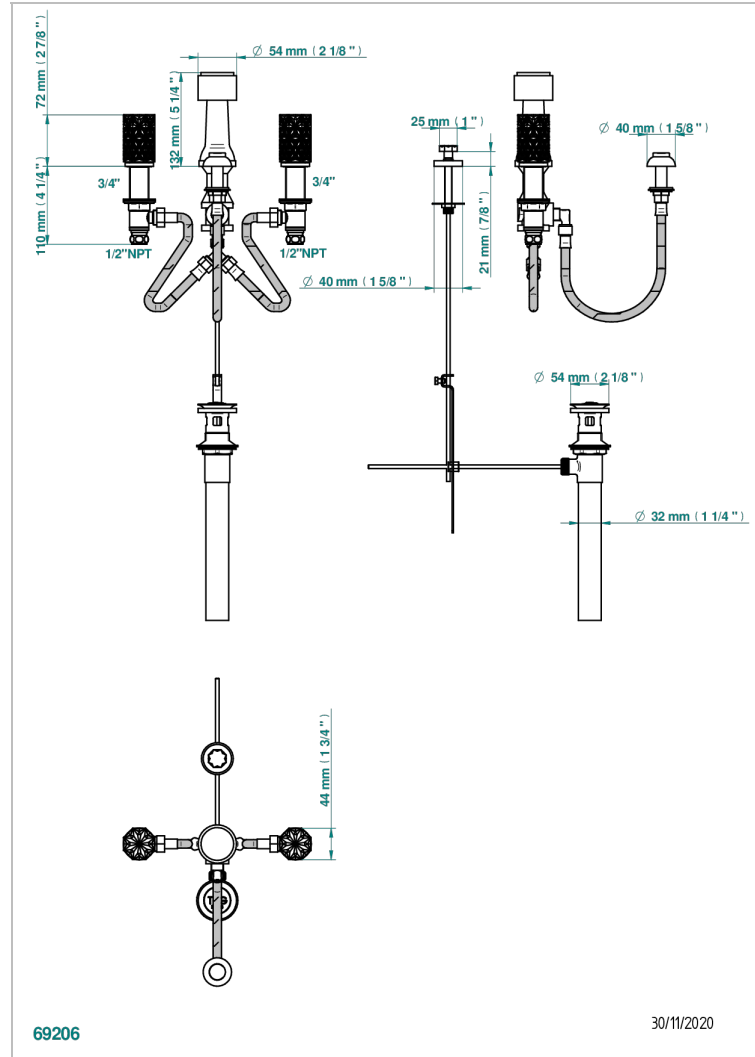

# NIHAL BLUE PORCELAIN

U2L-207KA

Deck mounted 3-hole bidet with vertical spray, vacuum breaker and drain

69206

30/11/2020