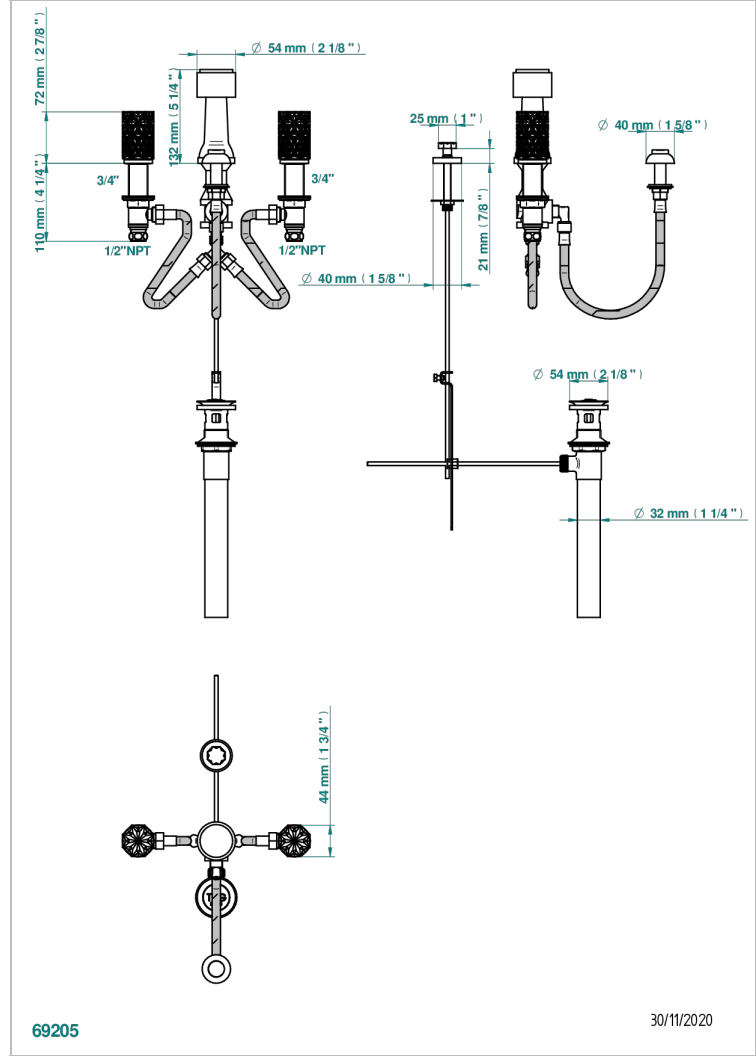

# NIHAL IVORY PORCELAIN

U2N-207KA

Bidet Faucet with vertical spray, drain and vacuum breaker, for bidet Kohler

69205

30/11/2020