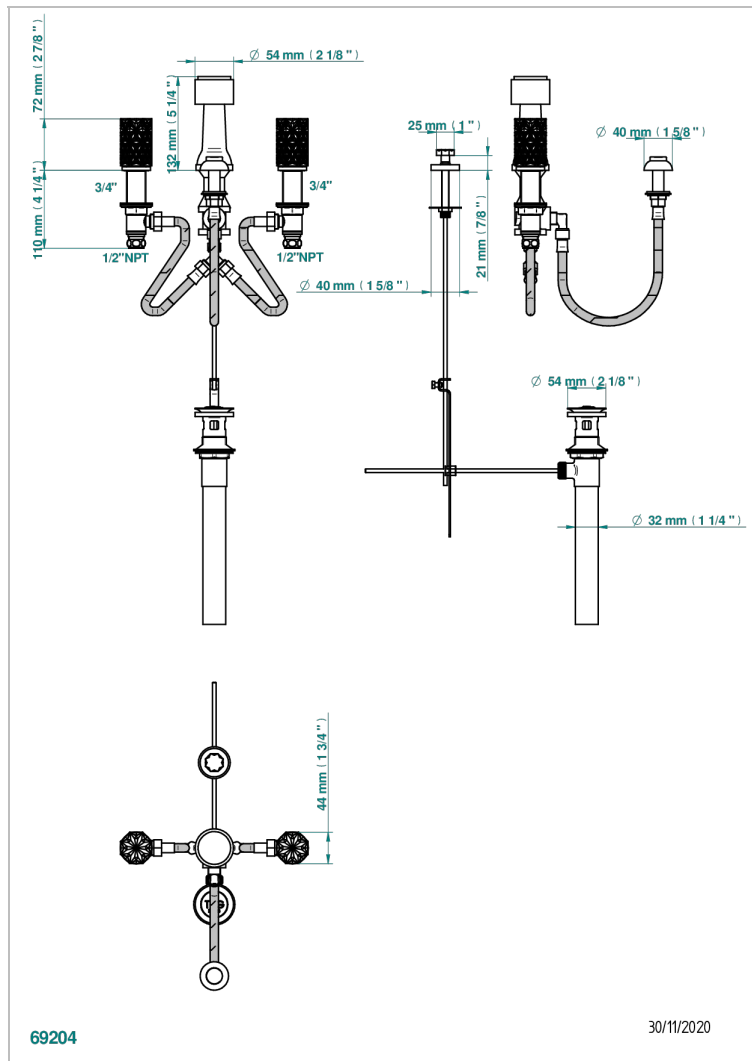

# NIHAL BLACK PORCELAIN

U2P-207KA

Deck mounted 3-hole bidet with vertical spray, vacuum breaker and drain

69204

30/11/2020