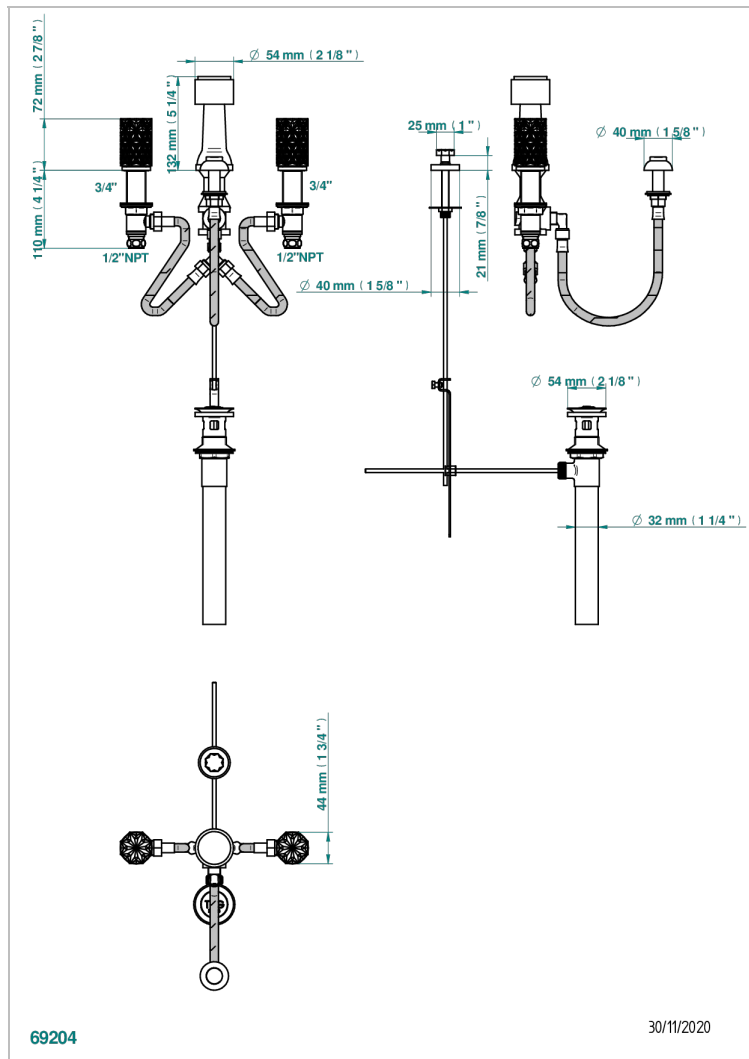

NIHAL BLACK PORCELAIN

U2P-207KA

THG
PARIS

Bidet Faucet with vertical spray, drain and vacuum breaker, for bidet Kohler

CHARACTERISTIC

- ASME : ASME A112.18.1-2011/CSA B125.1-11

STANDARDS

AVAILABLE FINITIONS