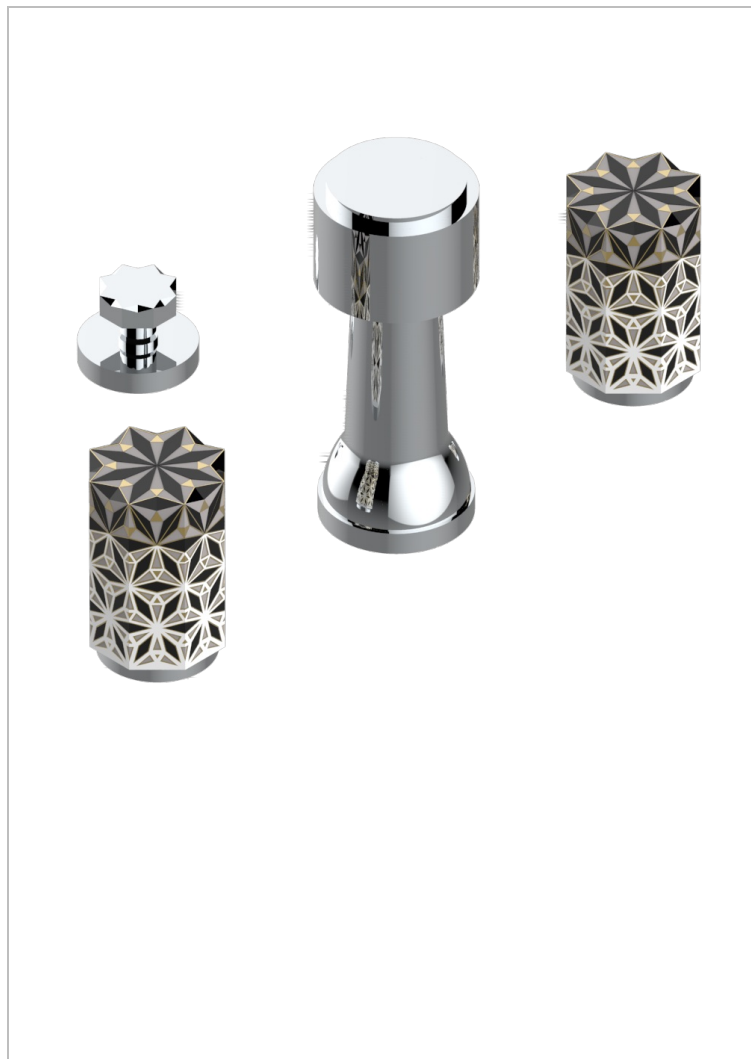

NIHAL BLACK PORCELAIN

U2P-207KA

THG
PARIS

Bidet Faucet with vertical spray, drain and vacuum breaker, for bidet Kohler

CHARACTERISTIC

- ASME : ASME A112.18.1-2011/CSA B125.1-11

STANDARDS

AVAILABLE FINITIONS

Antique nickel - H28
Black ceram - D30
Blush PVD - H62
Brass color PVD - H49
Brown bronze color PVD - F33
Gold color PVD - H52

Graphite PVD - H64
Lacquered light bronze - D01
Matt Umber PVD - H67
Matt blush PVD - H60
Matt brass color PVD - H50
Matt brown bronze color PVD - F34

Matt chrome - C02
Matt gold - F07
Matt gold color PVD - H53
Matt graphite PVD - H65
Matt nickel (color finish) - C01
Matt nickel color PVD - H56

Nickel color PVD - H55
Polished chrome (color finish) - A02
Polished chrome / Polished gold (color finish) - G02
Polished gold (color finish) - F01
Polished nickel - B01
Soft gold - F30

Soft matt gold - F31
Umber PVD - H66
Varnished matt antique red copper (color finish) - H07