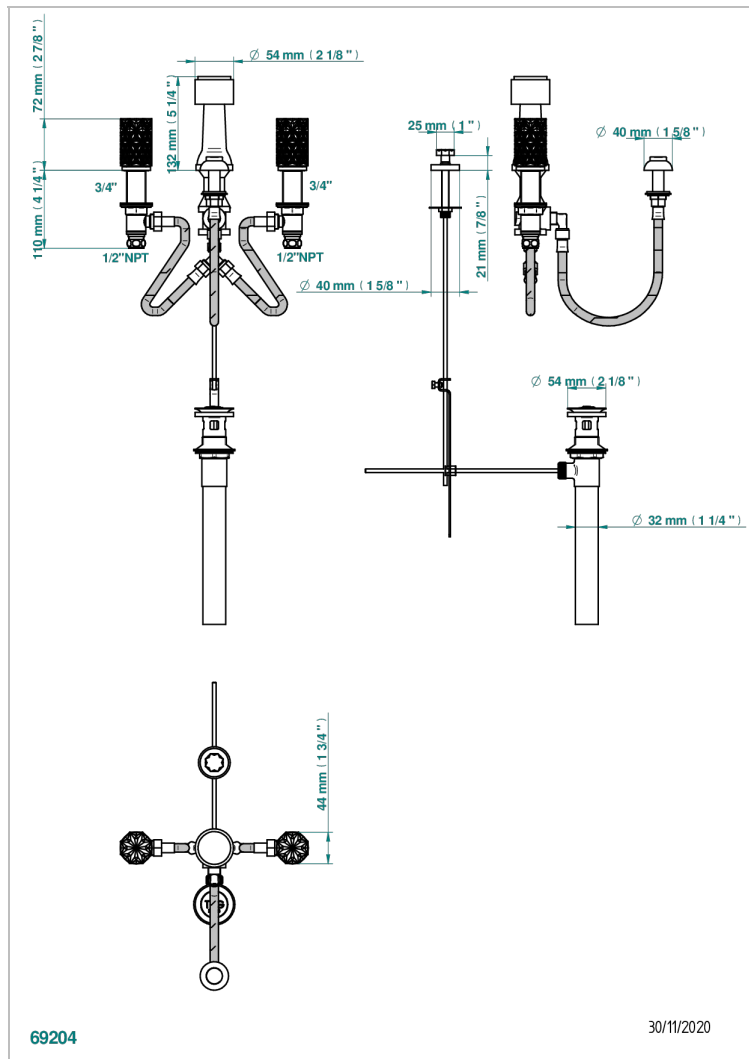

# NIHAL BLACK PORCELAIN

U2P-207KA

THG  
PARIS

Bidet Faucet with vertical spray, drain and vacuum breaker, for bidet Kohler