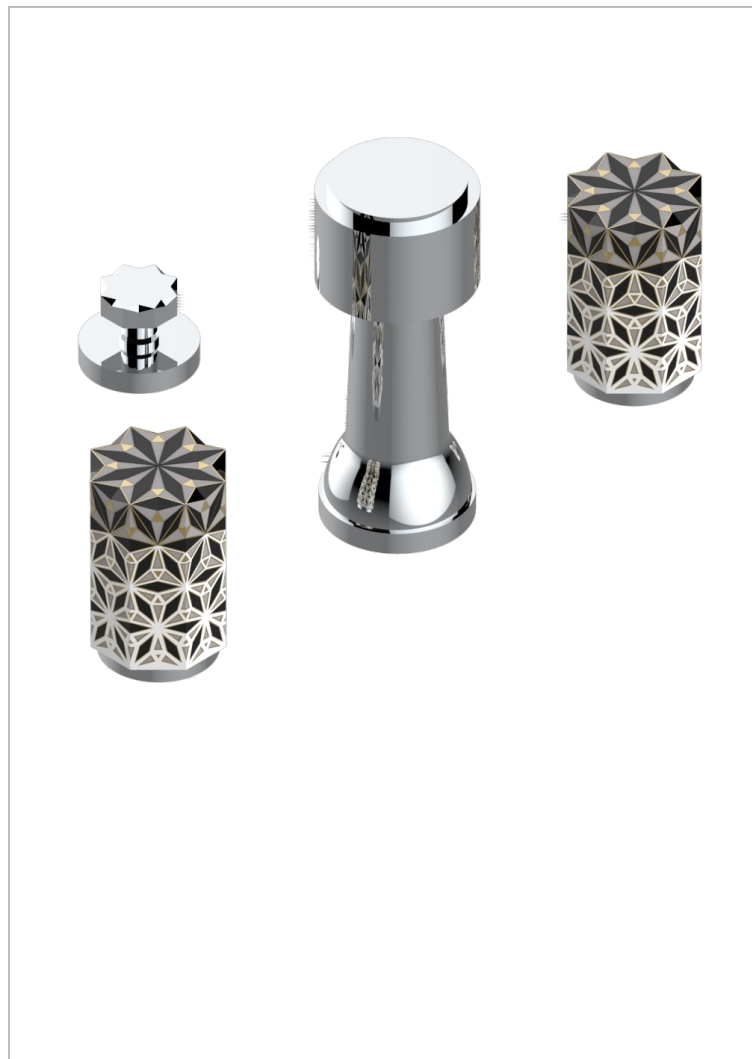

# NIHAL BLACK PORCELAIN

U2P-207KA

THG  
PARIS

Bidet Faucet with vertical spray, drain and vacuum breaker, for bidet Kohler

## AVAILABLE FINITIONS

Antique nickel - H28  
Black ceram - D30  
Blush PVD - H62  
Brass color PVD - H49  
Brown bronze color PVD - F33  
Gold color PVD - H52

Graphite PVD - H64  
Lacquered light bronze - D01  
Matt Umber PVD - H67  
Matt blush PVD - H60  
Matt brass color PVD - H50  
Matt brown bronze color PVD - F34