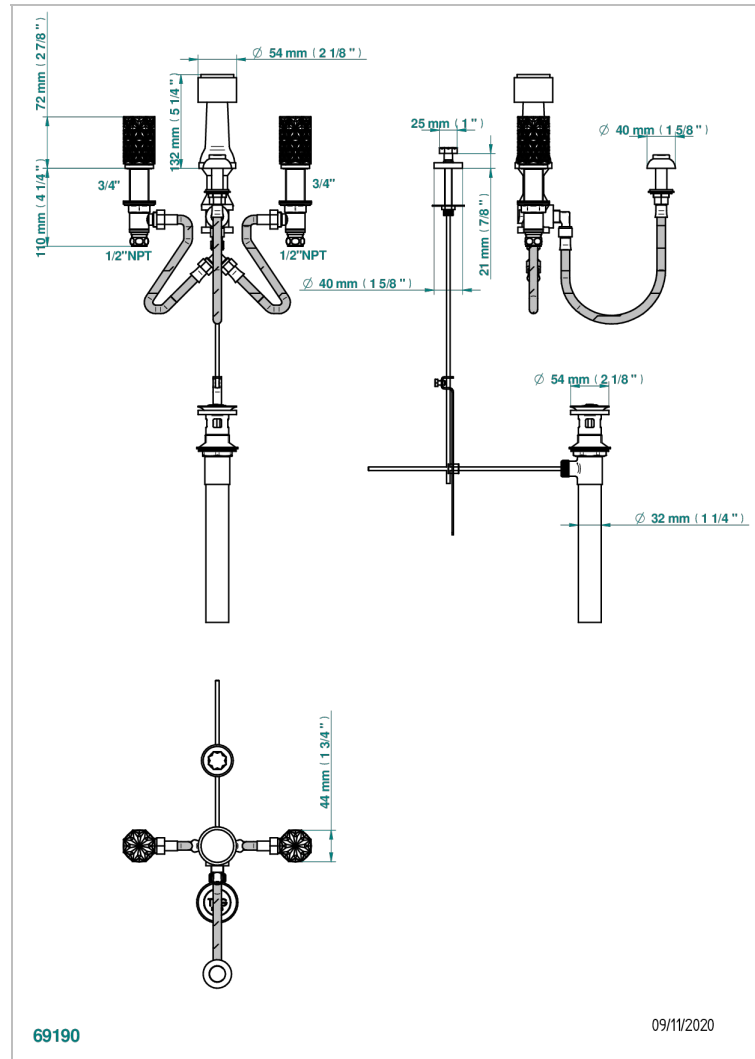

NIHAL GREEN PORCELAIN

U2R-207KA

Deck mounted 3-hole bidet with vertical spray, vacuum breaker and drain

69190

09/11/2020

CHARACTERISTIC

- ASME : ASME A112.18.1-2011/CSA B125.1-11

STANDARDS

Nickel color PVD - H55

Nickel polished - B01

Soft gold - F30

Soft matt gold - F31

Umber PVD - H66