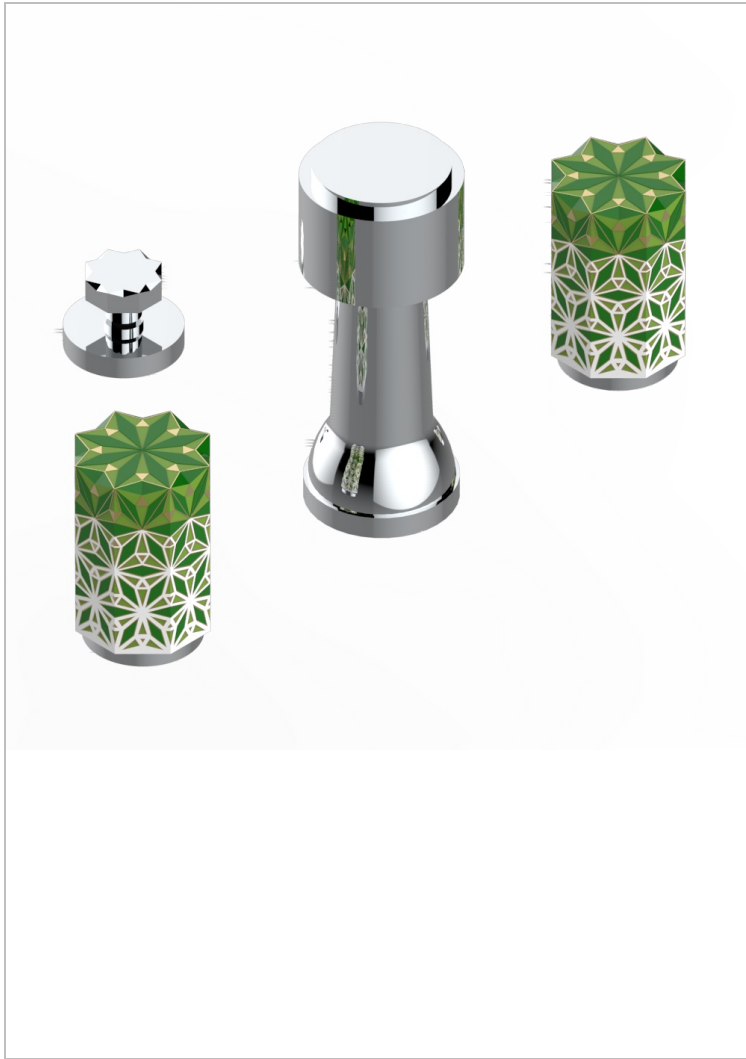

# NIHAL GREEN PORCELAIN

U2R-207KA

Bidet Faucet with vertical spray, drain and vacuum breaker, for bidet Kohler

69190

09/11/2020

## AVAILABLE FINITIONS

Antique nickel - H28  
Black ceram - D30  
Blush PVD - H62  
Brass color PVD - H49  
Brown bronze color PVD - F33  
Gold color PVD - H52

Graphite PVD - H64  
Lacquered light bronze - D01  
Matt Umber PVD - H67  
Matt blush PVD - H60  
Matt brass color PVD - H50  
Matt brown bronze color PVD - F34