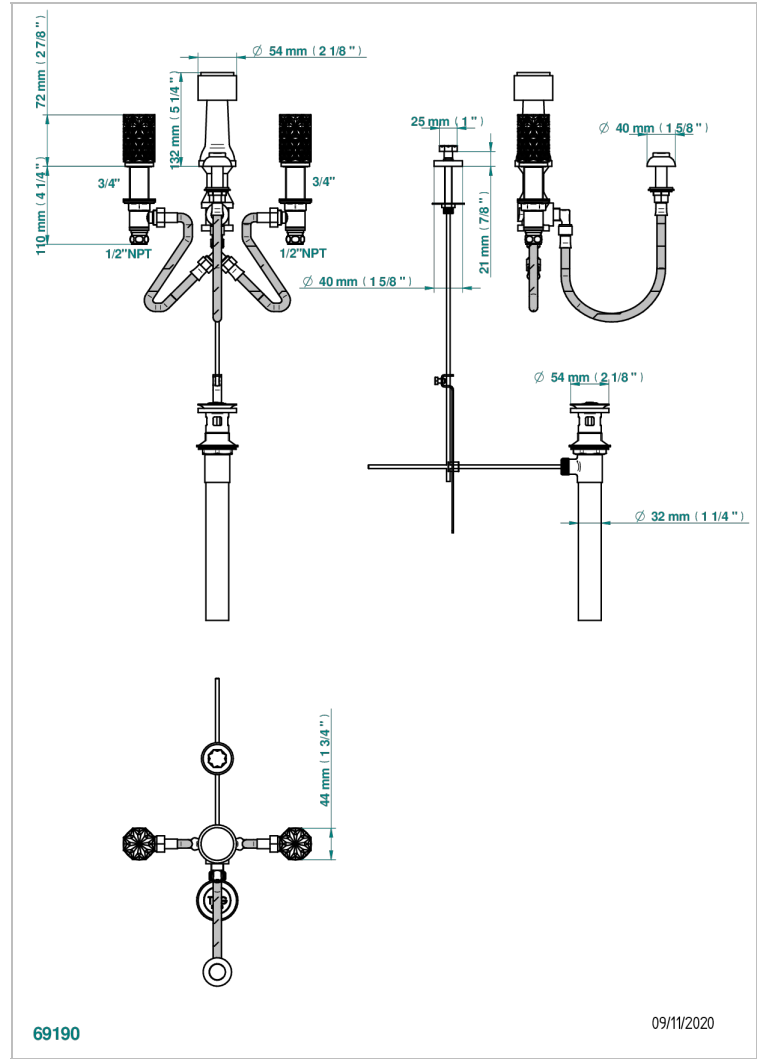

# NIHAL GREEN PORCELAIN

U2R-207KA

Bidet Faucet with vertical spray, drain and vacuum breaker, for bidet Kohler

69190

09/11/2020