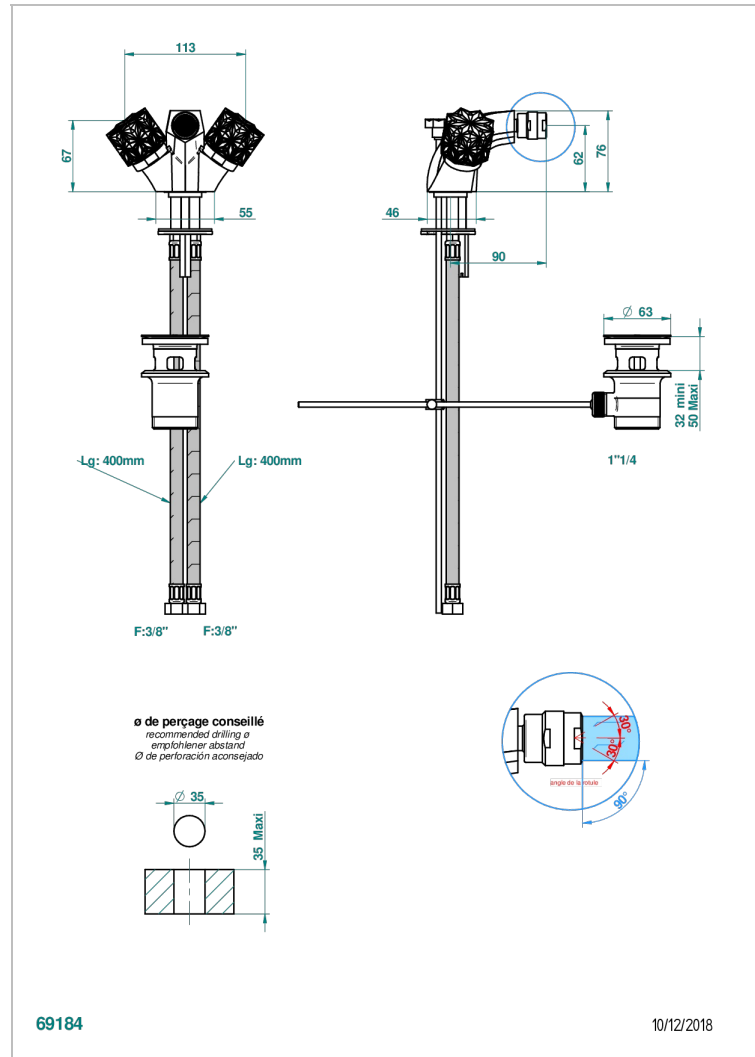

NIHAL BLUE PORCELAIN

U2L-3202

1-hole bidet mixer with swivel jet handshower with waste

CHARACTERISTIC

- ACS : 17ACCLY613
- NF : NF EN 200 - IA - Chrome

STANDARDS

AVAILABLE FINITIONS

Antique nickel - H28
Black ceram - D30
Blush PVD - H62
Brass color PVD - H49
Brown bronze color PVD - F33
Gold color PVD - H52