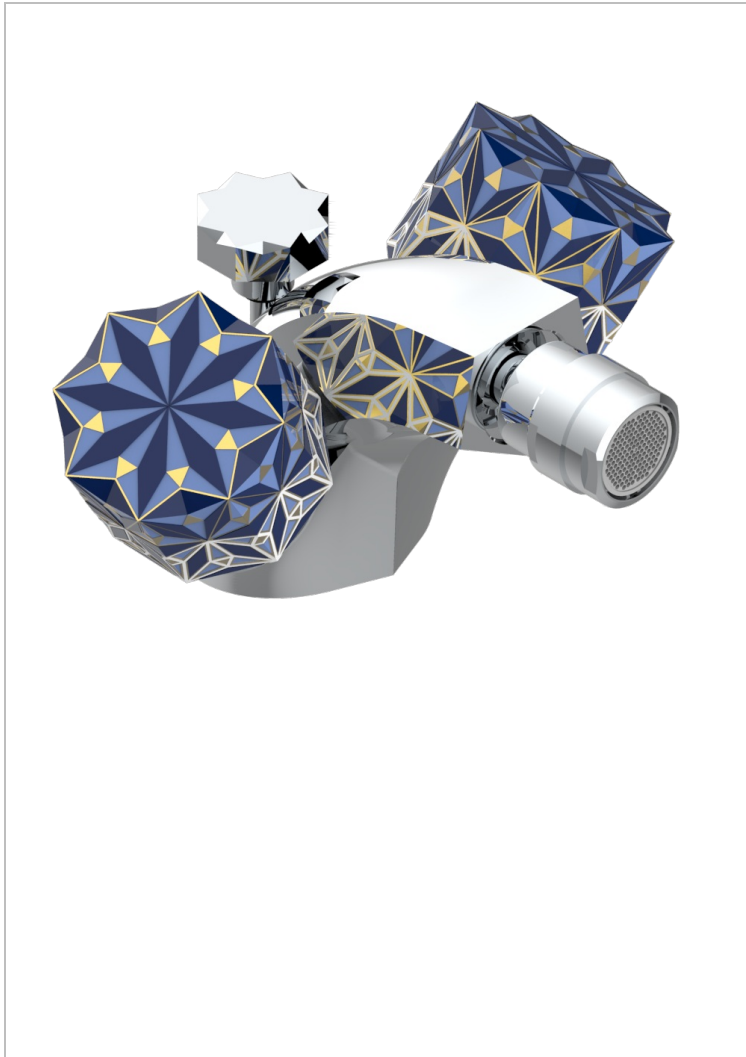

NIHAL BLUE PORCELAIN

U2L-3202

1-hole bidet mixer with swivel jet handshower with waste

CHARACTERISTIC

- ACS : 17ACCLY613
- NF : NF EN 200 - IA - Chrome

STANDARDS

AVAILABLE FINITIONS

Antique nickel - H28
Black ceram - D30
Blush PVD - H62
Brass color PVD - H49
Brown bronze color PVD - F33
Gold color PVD - H52

Graphite PVD - H64
Lacquered light bronze - D01
Matt Umber PVD - H67
Matt blush PVD - H60
Matt brass color PVD - H50
Matt brown bronze color PVD - F34

Matt chrome - C02
Matt gold - F07
Matt gold color PVD - H53
Matt graphite PVD - H65
Matt nickel (color finish) - C01
Matt nickel color PVD - H56

Nickel color PVD - H55
Polished chrome (color finish) - A02
Polished chrome / Polished gold (color finish) - G02
Polished gold (color finish) - F01
Polished nickel - B01
Soft gold - F30

Soft matt gold - F31
Umber PVD - H66
Varnished matt antique red copper (color finish) - H07