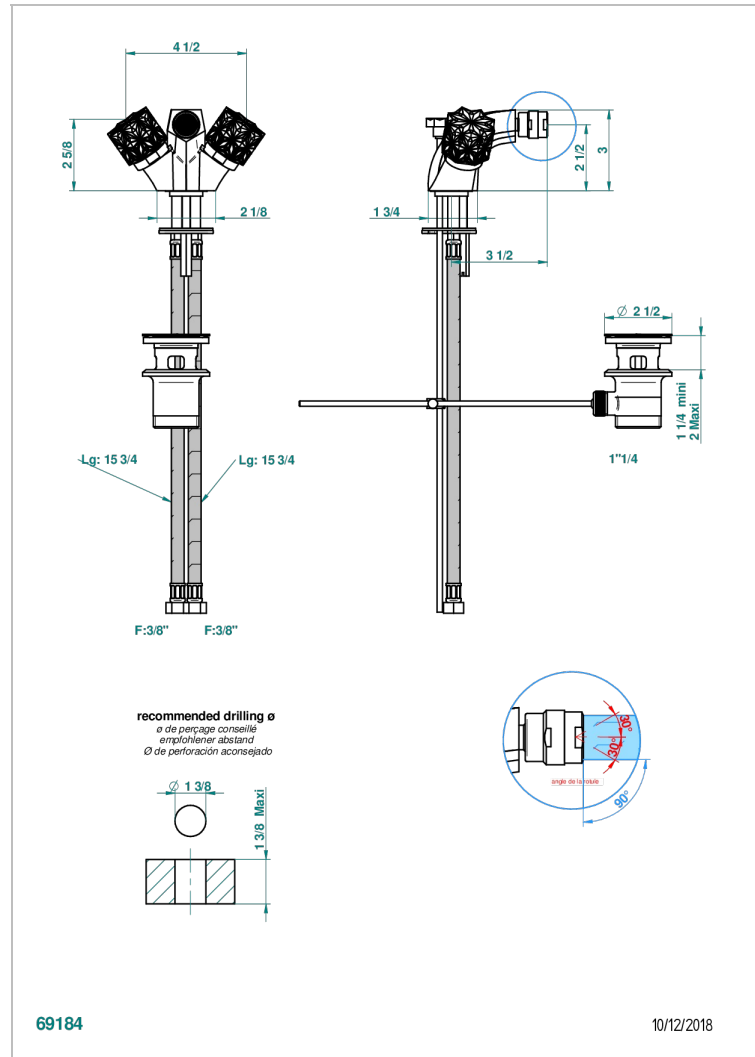

NIHAL BLUE PORCELAIN

U2L-3202

1-hole bidet mixer with swivel jet handshower with waste

CHARACTERISTIC

- ACS : 17ACCLY613
- NF : NF EN 200 - IA - Chrome

STANDARDS

AVAILABLE FINITIONS

Antique nickel - H28
 Black ceram - D30
 Blush PVD - H62
 Brass color PVD - H49
 Brown bronze color PVD - F33
 Gold color PVD - H52