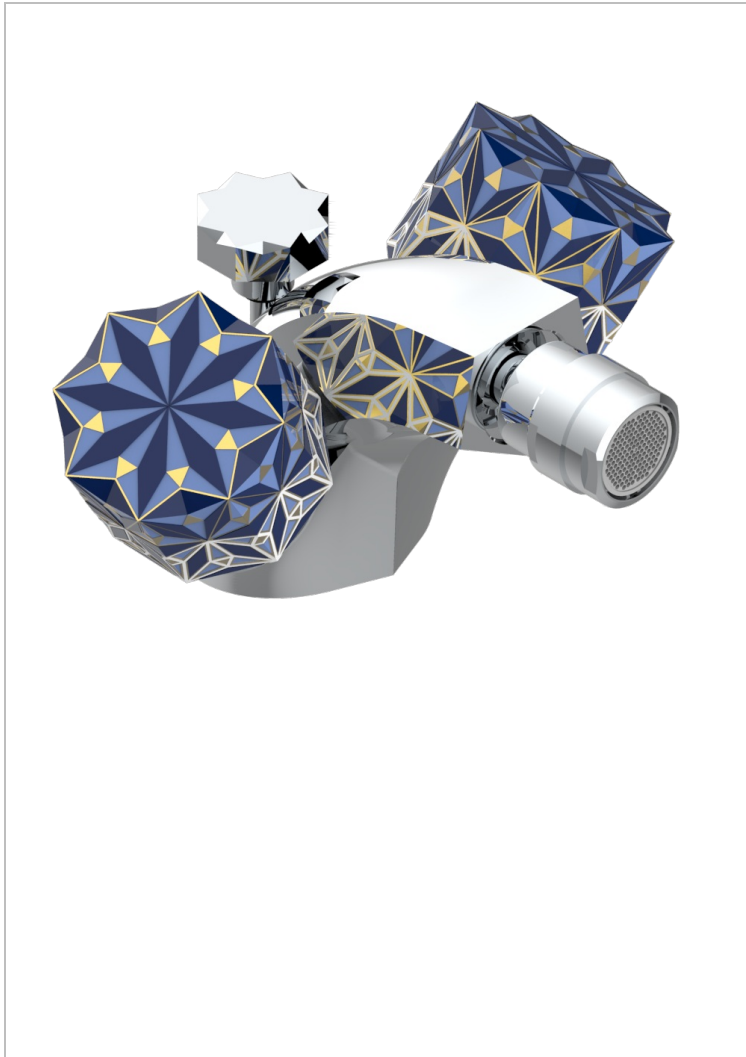

NIHAL BLUE PORCELAIN

U2L-3202

1-hole bidet mixer with swivel jet handshower with waste

CHARACTERISTIC

- ACS : 17ACCLY613
- NF : NF EN 200 - IA - Chrome

STANDARDS

AVAILABLE FINITIONS

Antique nickel - H28
 Black ceram - D30
 Blush PVD - H62
 Brass color PVD - H49
 Brown bronze color PVD - F33
 Gold color PVD - H52

Graphite PVD - H64
 Lacquered light bronze - D01
 Matt Umber PVD - H67
 Matt blush PVD - H60
 Matt brass color PVD - H50
 Matt brown bronze color PVD - F34

Matt chrome - C02
 Matt gold - F07
 Matt gold color PVD - H53
 Matt graphite PVD - H65
 Matt nickel (color finish) - C01
 Matt nickel color PVD - H56

Nickel color PVD - H55
 Polished chrome (color finish) - A02
 Polished chrome / Polished gold (color finish) - G02
 Polished gold (color finish) - F01
 Polished nickel - B01
 Soft gold - F30

Soft matt gold - F31
 Umber PVD - H66
 Varnished matt antique red copper (color finish) - H07