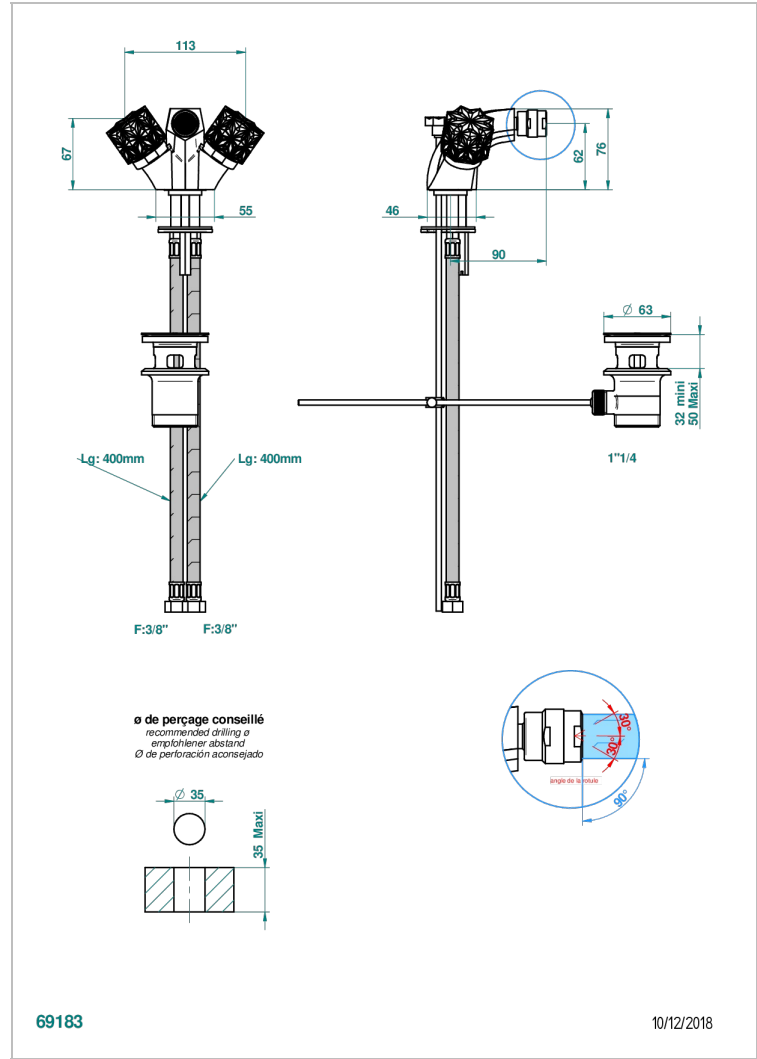

NIHAL IVORY PORCELAIN

U2N-3202

1-hole bidet mixer with swivel jet handshower with waste

CHARACTERISTIC

- ACS : 17ACCLY613
- NF : NF EN 200 - IA - Chrome

STANDARDS

AVAILABLE FINITIONS

Antique nickel - H28
Black ceram - D30
Blush PVD - H62
Brass color PVD - H49
Brown bronze color PVD - F33
Gold color PVD - H52