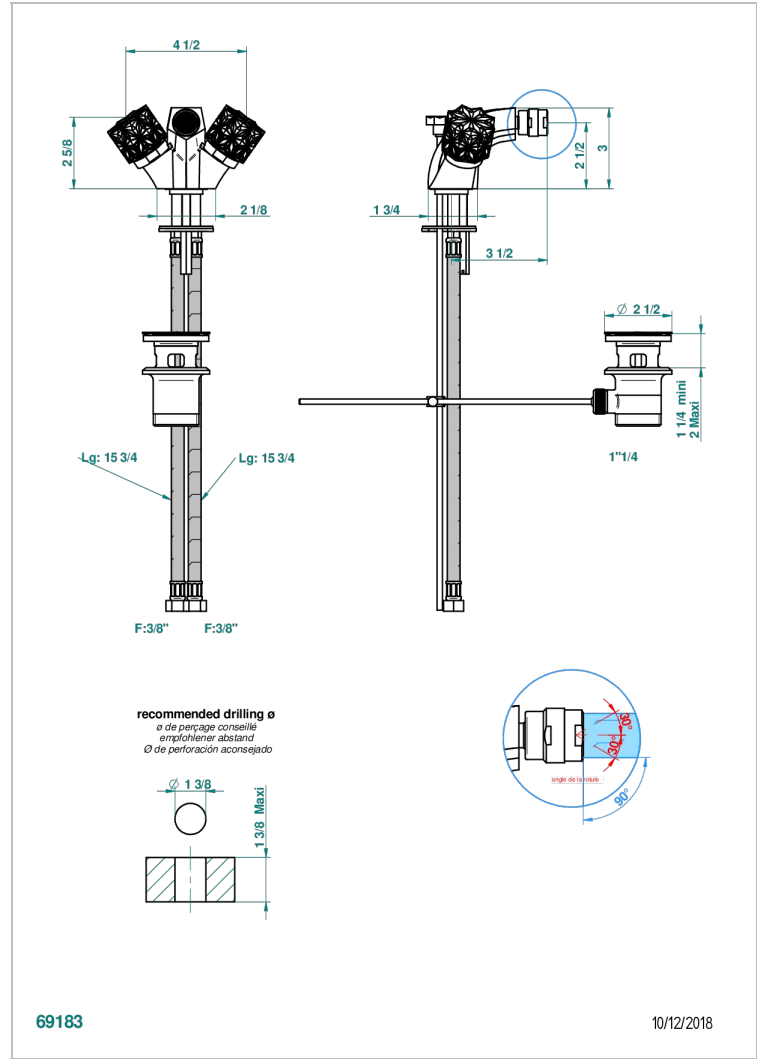

NIHAL IVORY PORCELAIN

U2N-3202

1-hole bidet mixer with swivel jet handshower with waste

CHARACTERISTIC

- ACS : 17ACCLY613
- NF : NF EN 200 - IA - Chrome

STANDARDS

AVAILABLE FINITIONS

Antique nickel - H28
 Black ceram - D30
 Blush PVD - H62
 Brass color PVD - H49
 Brown bronze color PVD - F33
 Gold color PVD - H52