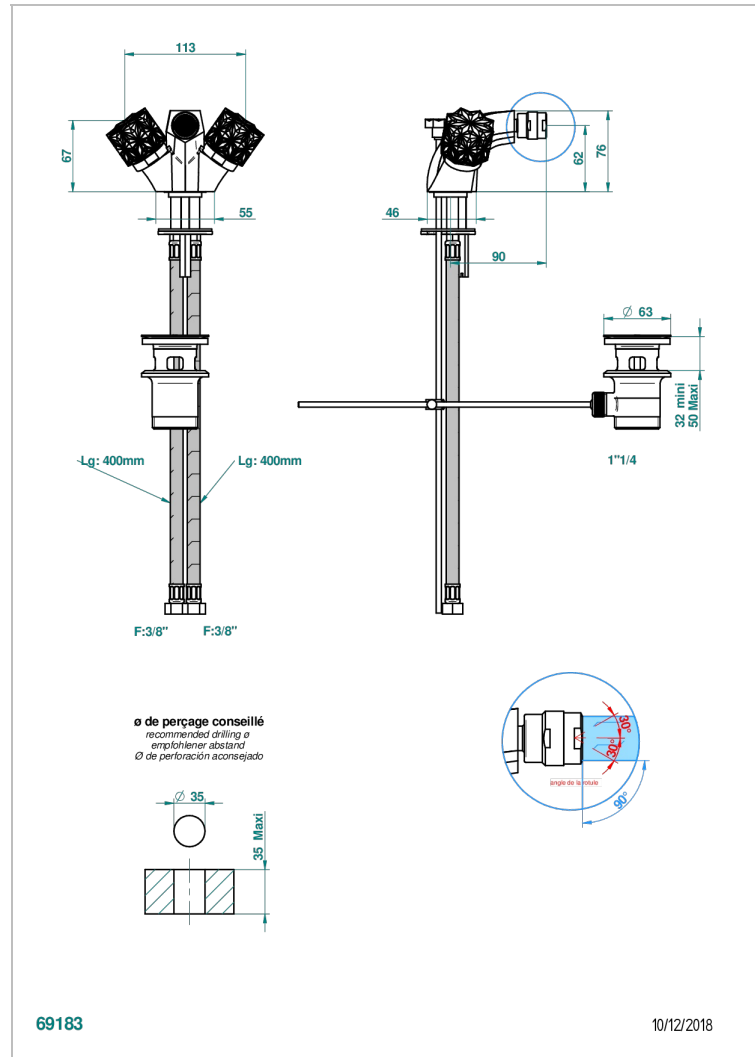

# NIHAL IVORY PORCELAIN

U2N-3202

1-hole bidet mixer with swivel jet handshower with waste

THG<sup>®</sup>  
PARIS

## CHARACTERISTIC

- ACS : 17ACCLY613
- NF : NF EN 200 - IA - Chrome