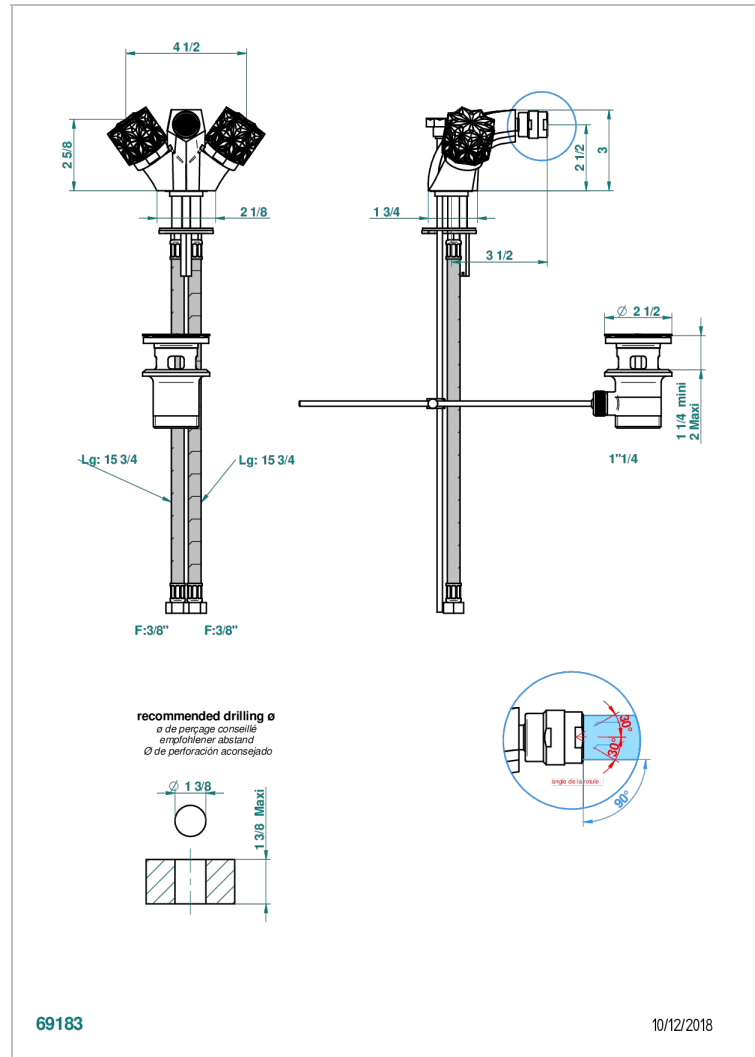

# NIHAL IVORY PORCELAIN

U2N-3202

1-hole bidet mixer with swivel jet handshower with waste

## CHARACTERISTIC

- ACS : 17ACCLY613
- NF : NF EN 200 - IA - Chrome