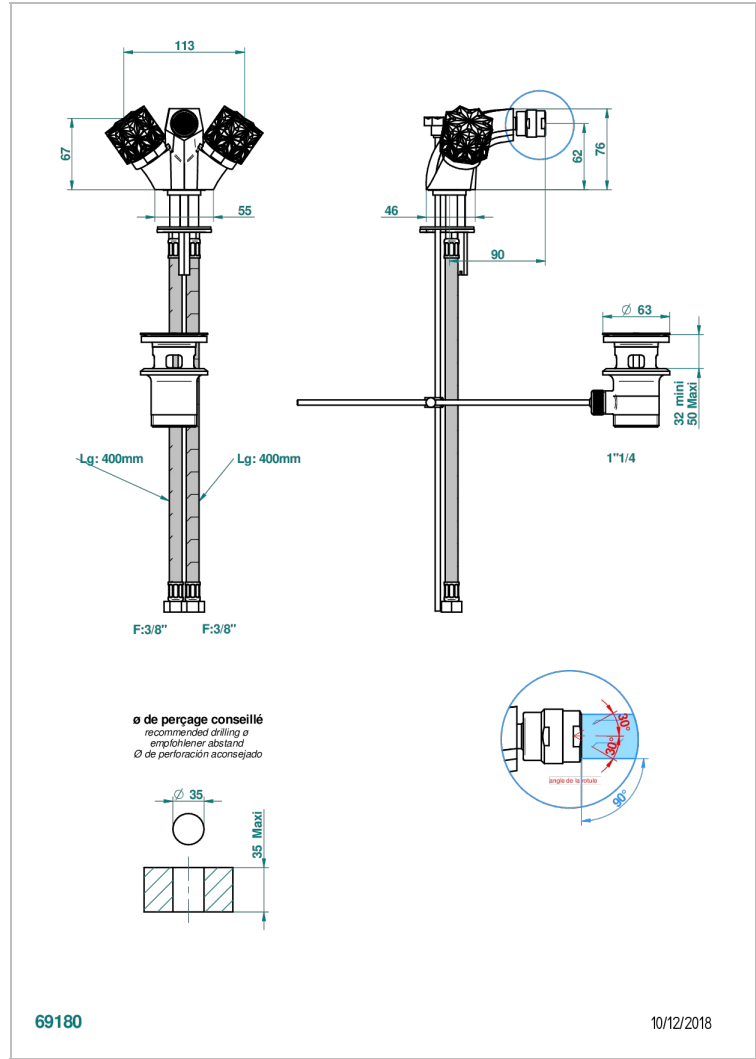

NIHAL BLACK PORCELAIN

U2P-3202

1-hole bidet mixer with swivel jet handshower with waste

CHARACTERISTIC

- ACS : 17ACCLY613
- NF : NF EN 200 - IA - Chrome

STANDARDS

AVAILABLE FINITIONS

Antique nickel - H28
Black ceram - D30
Blush PVD - H62
Brass color PVD - H49
Brown bronze color PVD - F33
Gold color PVD - H52