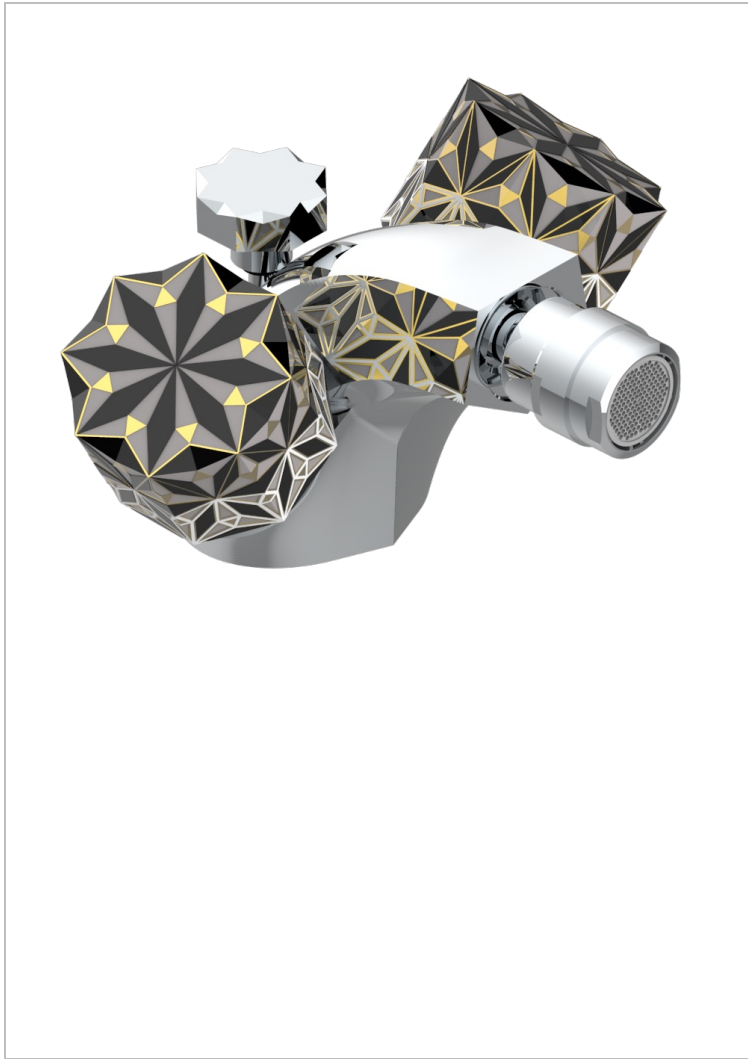

NIHAL BLACK PORCELAIN

U2P-3202

1-hole bidet mixer with swivel jet handshower with waste

CHARACTERISTIC

- ACS : 17ACCLY613
- NF : NF EN 200 - IA - Chrome

STANDARDS

AVAILABLE FINITIONS

Antique nickel - H28
Black ceram - D30
Blush PVD - H62
Brass color PVD - H49
Brown bronze color PVD - F33
Gold color PVD - H52

Graphite PVD - H64
Lacquered light bronze - D01
Matt Umber PVD - H67
Matt blush PVD - H60
Matt brass color PVD - H50
Matt brown bronze color PVD - F34

Matt chrome - C02
Matt gold - F07
Matt gold color PVD - H53
Matt graphite PVD - H65
Matt nickel (color finish) - C01
Matt nickel color PVD - H56

Nickel color PVD - H55
Polished chrome (color finish) - A02
Polished chrome / Polished gold (color finish) - G02
Polished gold (color finish) - F01
Polished nickel - B01
Soft gold - F30

Soft matt gold - F31
Umber PVD - H66
Varnished matt antique red copper (color finish) - H07