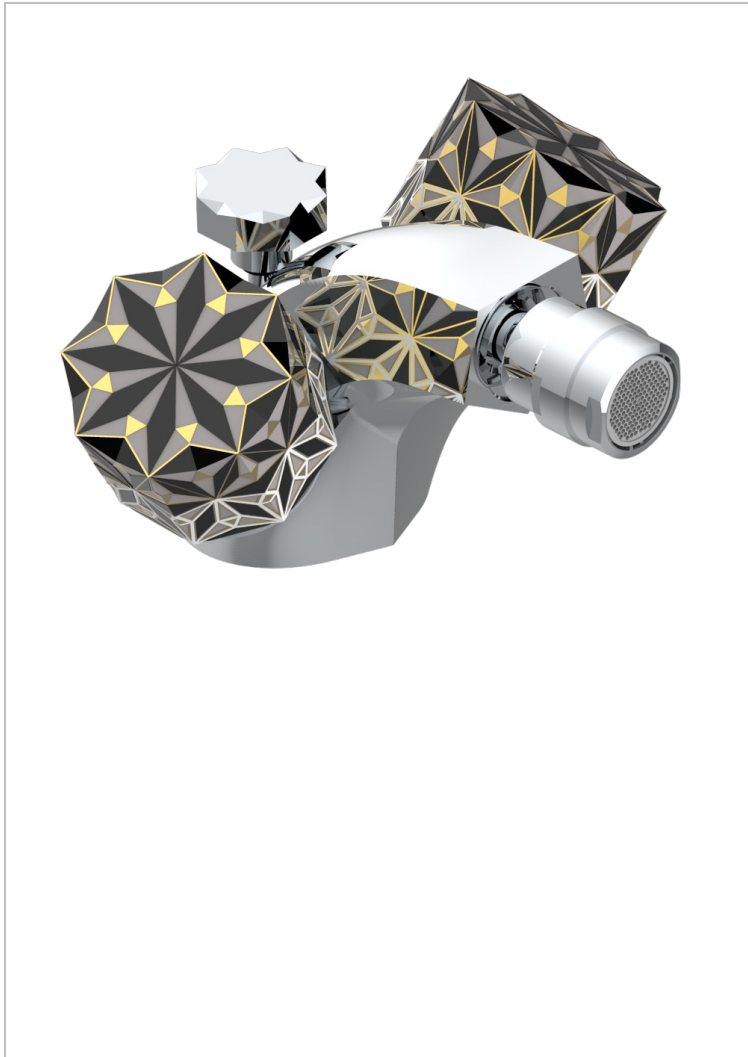

NIHAL BLACK PORCELAIN

U2P-3202

1-hole bidet mixer with swivel jet handshower with waste

CHARACTERISTIC

- ACS : 17ACCLY613
- NF : NF EN 200 - IA - Chrome

STANDARDS

AVAILABLE FINITIONS

Antique nickel - H28
 Black ceram - D30
 Blush PVD - H62
 Brass color PVD - H49
 Brown bronze color PVD - F33
 Gold color PVD - H52

Graphite PVD - H64
 Lacquered light bronze - D01
 Matt Umber PVD - H67
 Matt blush PVD - H60
 Matt brass color PVD - H50
 Matt brown bronze color PVD - F34

Matt chrome - C02
 Matt gold - F07
 Matt gold color PVD - H53
 Matt graphite PVD - H65
 Matt nickel (color finish) - C01
 Matt nickel color PVD - H56

Nickel color PVD - H55
 Polished chrome (color finish) - A02
 Polished chrome / Polished gold (color finish) - G02
 Polished gold (color finish) - F01
 Polished nickel - B01
 Soft gold - F30

Soft matt gold - F31
 Umber PVD - H66
 Varnished matt antique red copper (color finish) - H07