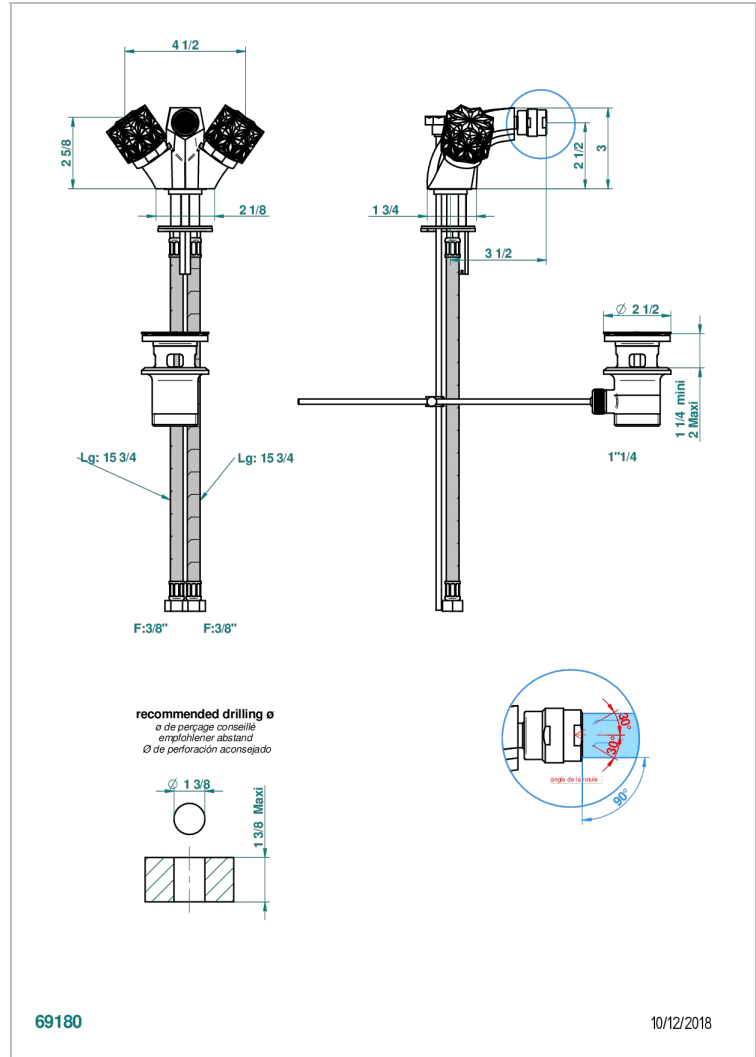

NIHAL BLACK PORCELAIN

U2P-3202

1-hole bidet mixer with swivel jet handshower with waste

CHARACTERISTIC

- ACS : 17ACCLY613
- NF : NF EN 200 - IA - Chrome

STANDARDS

AVAILABLE FINITIONS

Antique nickel - H28
 Black ceram - D30
 Blush PVD - H62
 Brass color PVD - H49
 Brown bronze color PVD - F33
 Gold color PVD - H52