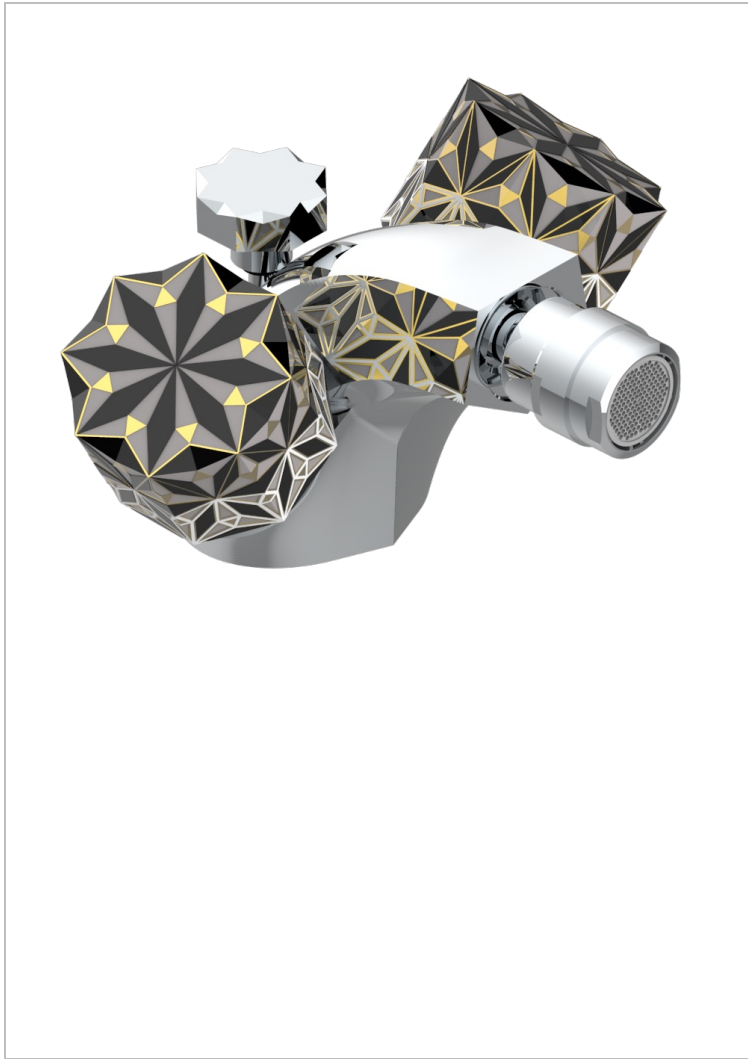

NIHAL BLACK PORCELAIN

U2P-3202

1-hole bidet mixer with swivel jet handshower with waste

CHARACTERISTIC

- ACS : 17ACCLY613
- NF : NF EN 200 - IA - Chrome

STANDARDS

AVAILABLE FINITIONS

- Antique nickel - H28
- Black ceram - D30
- Blush PVD - H62
- Brass color PVD - H49
- Brown bronze color PVD - F33
- Gold color PVD - H52

- Graphite PVD - H64
- Lacquered light bronze - D01
- Matt Umber PVD - H67
- Matt blush PVD - H60
- Matt brass color PVD - H50
- Matt brown bronze color PVD - F34

- Matt chrome - C02
- Matt gold - F07
- Matt gold color PVD - H53
- Matt graphite PVD - H65
- Matt nickel (color finish) - C01
- Matt nickel color PVD - H56

- Nickel color PVD - H55
- Polished chrome (color finish) - A02
- Polished chrome / Polished gold (color finish) - G02
- Polished gold (color finish) - F01
- Polished nickel - B01
- Soft gold - F30

- Soft matt gold - F31
- Umber PVD - H66
- Varnished matt antique red copper (color finish) - H07