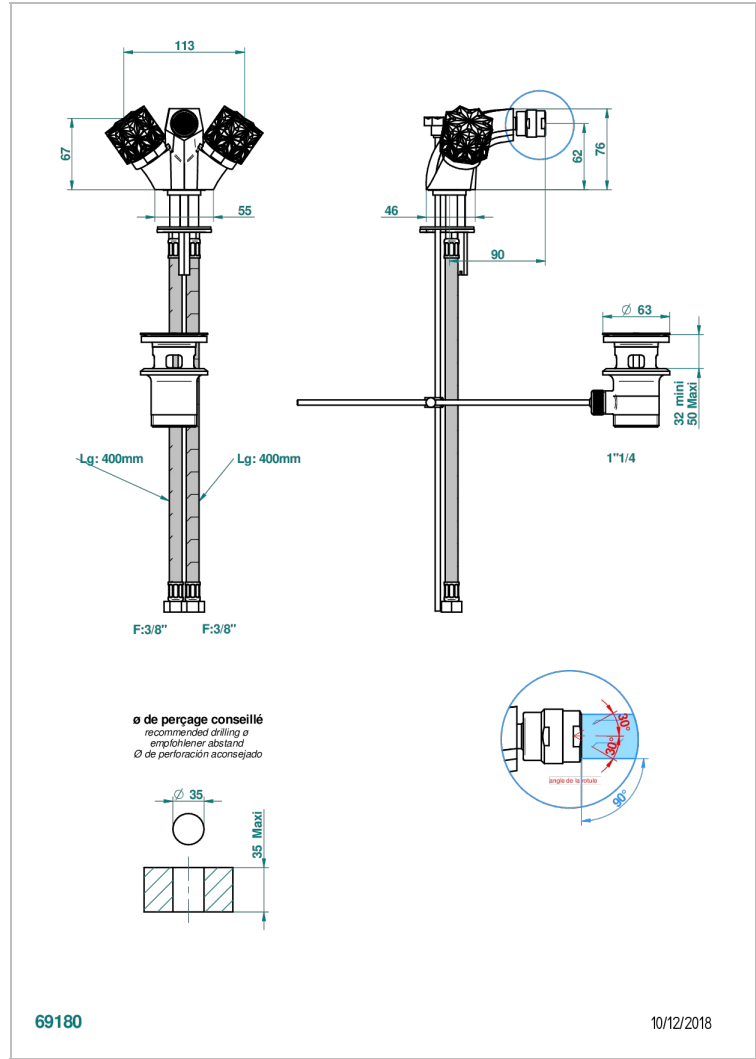

NIHAL BLACK PORCELAIN

U2P-3202

1-hole bidet mixer with swivel jet handshower with waste

CHARACTERISTIC

- ACS : 17ACCLY613
- NF : NF EN 200 - IA - Chrome

STANDARDS

AVAILABLE FINITIONS

- Antique nickel - H28
- Black ceram - D30
- Blush PVD - H62
- Brass color PVD - H49
- Brown bronze color PVD - F33
- Gold color PVD - H52

- Nickel color PVD - H55
- Polished chrome (color finish) - A02
- Polished chrome / Polished gold (color finish) - G02
- Polished gold (color finish) - F01
- Polished nickel - B01
- Soft gold - F30

- Soft matt gold - F31
- Umber PVD - H66
- Varnished matt antique red copper (color finish) - H07