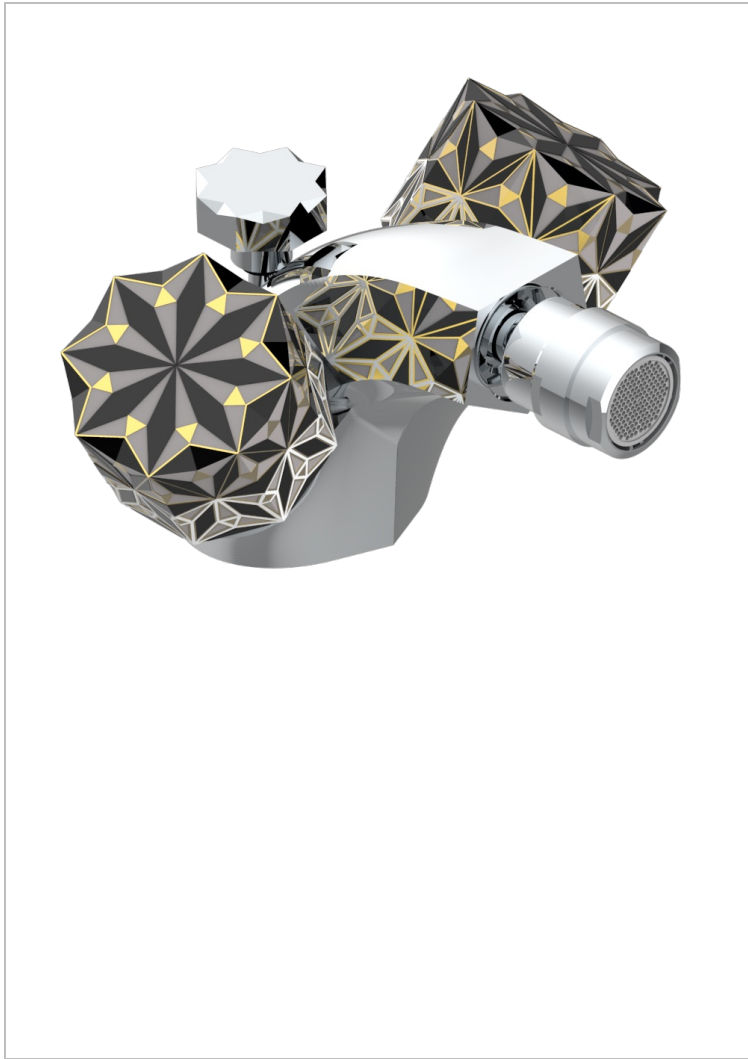

# NIHAL BLACK PORCELAIN

U2P-3202

1-hole bidet mixer with swivel jet handshower with waste

## CHARACTERISTIC

- ACS : 17ACCLY613
- NF : NF EN 200 - IA - Chrome