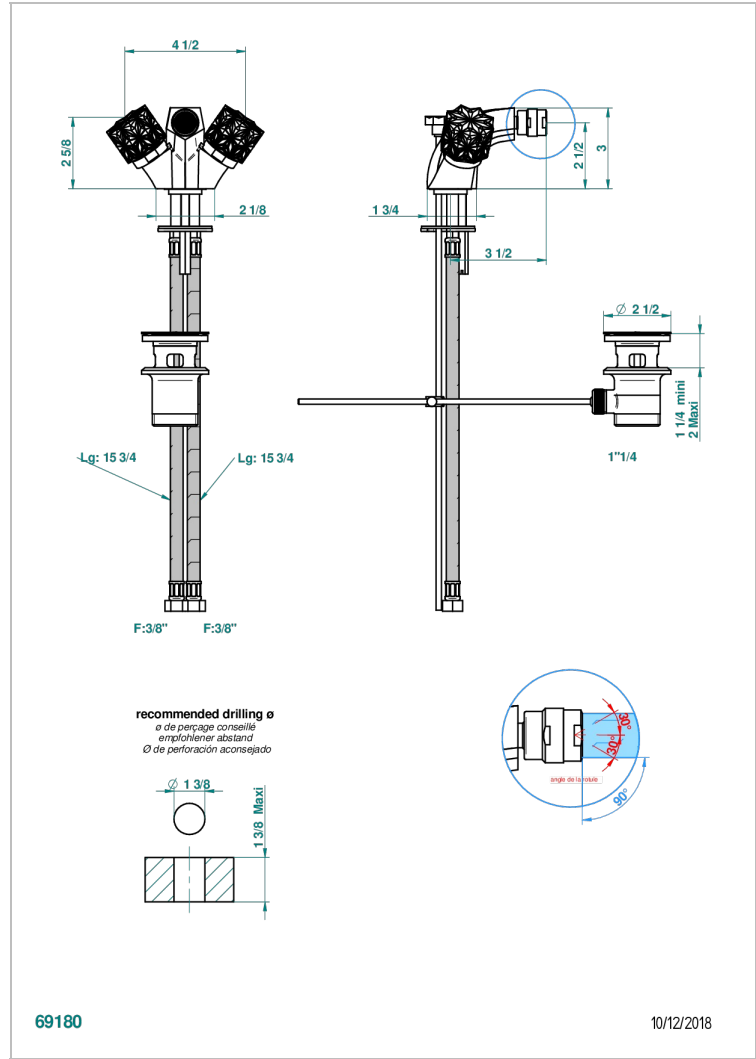

# NIHAL BLACK PORCELAIN

U2P-3202

1-hole bidet mixer with swivel jet handshower with waste

## CHARACTERISTIC

- ACS : 17ACCLY613
- NF : NF EN 200 - IA - Chrome