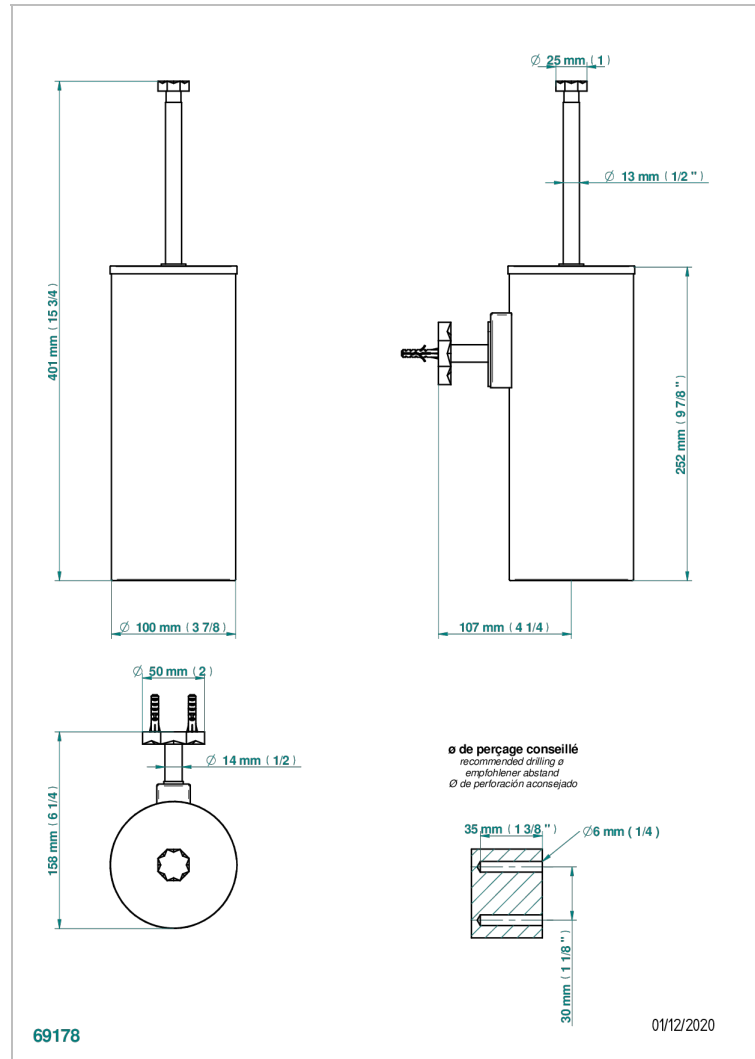

NIHAL GREEN PORCELAIN

U2R-4720C

Metal toilet brush holder with brush with cover wall mounted

CHARACTERISTIC

- Nihal Green porcelain
- Metal toilet brush holder with brush with cover wall mounted

AVAILABLE FINITIONS