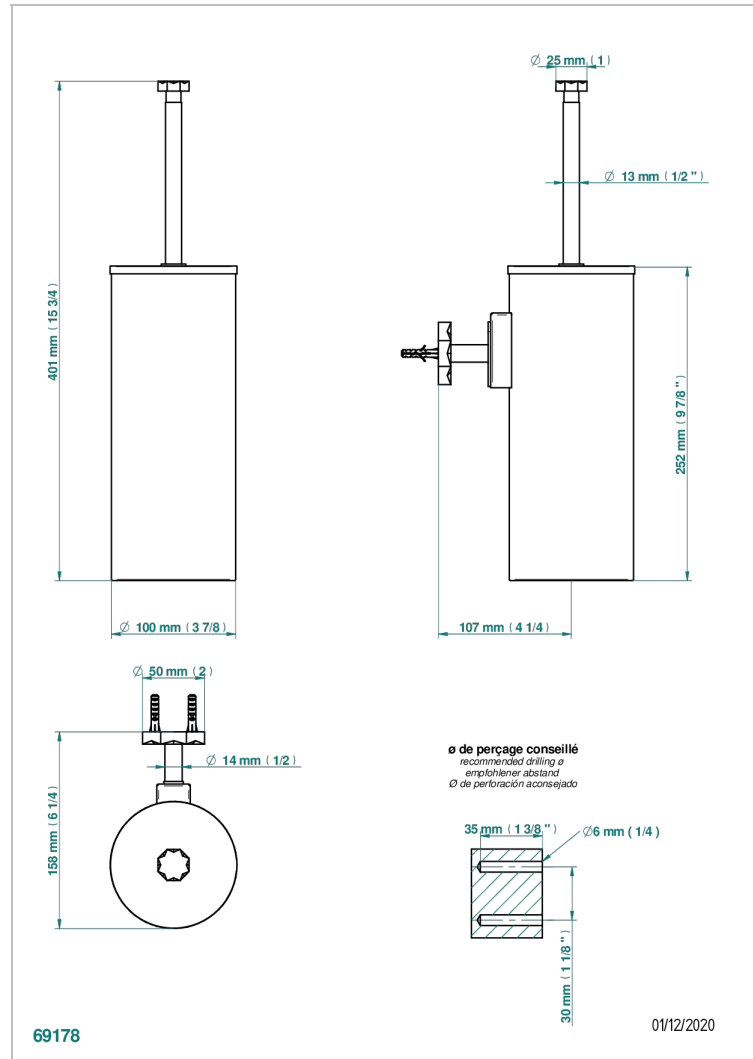

# NIHAL GREEN PORCELAIN

U2R-4720C

Wall mounted WC brush with cover and metal holder

## CHARACTERISTIC

- Nihal Green porcelain
- Wall mounted WC brush with cover and metal holder