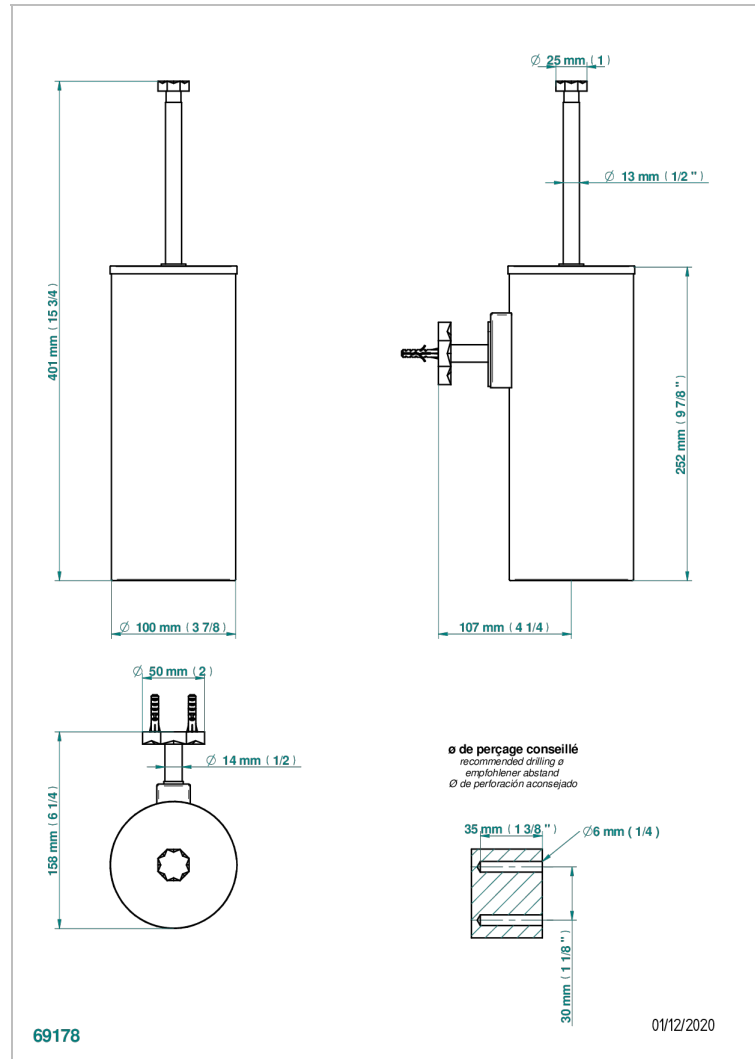

NIHAL BLACK PORCELAIN

U2P-4720C

Metal toilet brush holder with brush with cover wall mounted

CHARACTERISTIC

- Nihal Black porcelain
- Metal toilet brush holder with brush with cover wall mounted

AVAILABLE FINITIONS