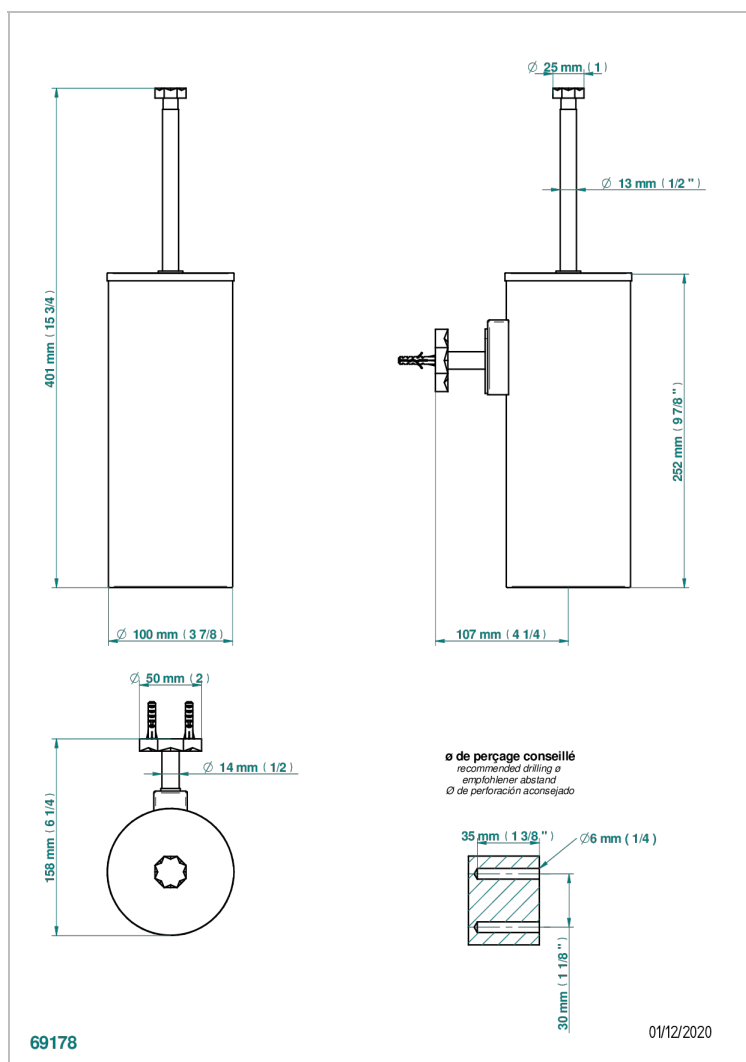

NIHAL BLACK PORCELAIN

U2P-4720C

Wall mounted WC brush with cover and metal holder

THG[®]
PARIS

CHARACTERISTIC

- Nihal Black porcelain
- Wall mounted WC brush with cover and metal holder

AVAILABLE FINITIONS

Antique nickel - H28
Black ceram - D30
Blush PVD - H62
Brass color PVD - H49
Brown bronze color PVD - F33
Gold color PVD - H52

Nickel color PVD - H55
Polished chrome (color finish) - A02
Polished chrome / Polished gold (color finish) - G02
Polished gold (color finish) - F01
Polished nickel - B01
Soft gold - F30

Soft matt gold - F31
Umber PVD - H66
Varnished matt antique red copper (color finish) - H07