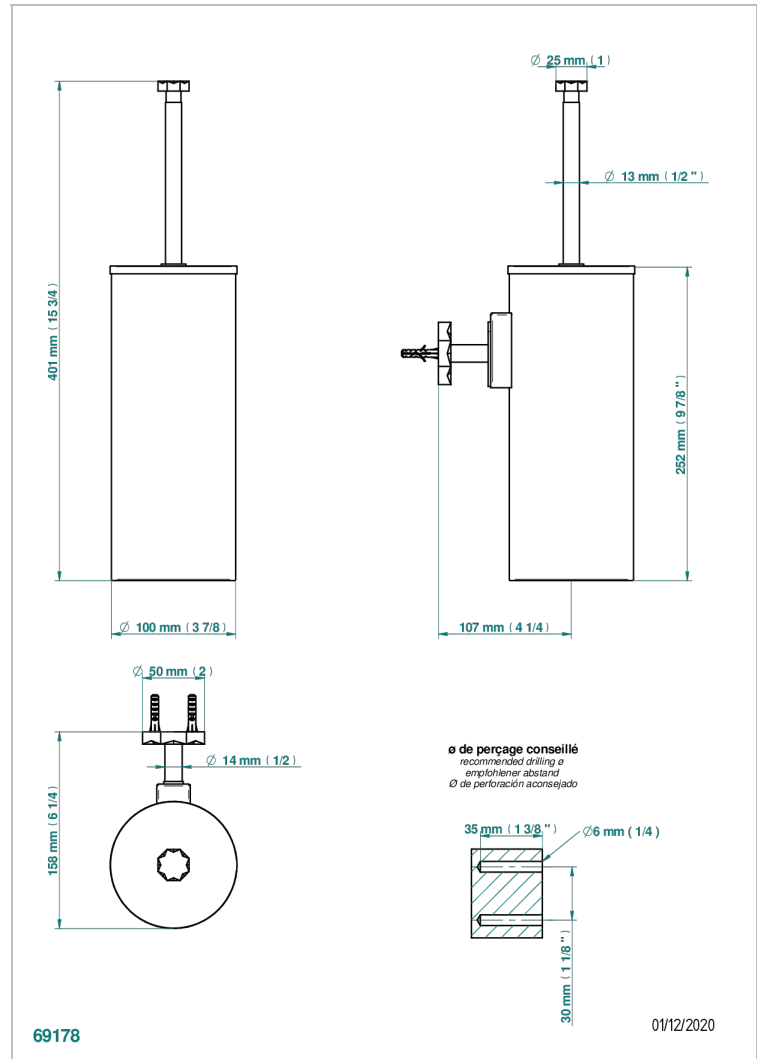

# NIHAL IVORY PORCELAIN

U2N-4720C

Metal toilet brush holder with brush with cover wall mounted

## CHARACTERISTIC

- Nihal Ivory porcelain
- Metal toilet brush holder with brush with cover wall mounted