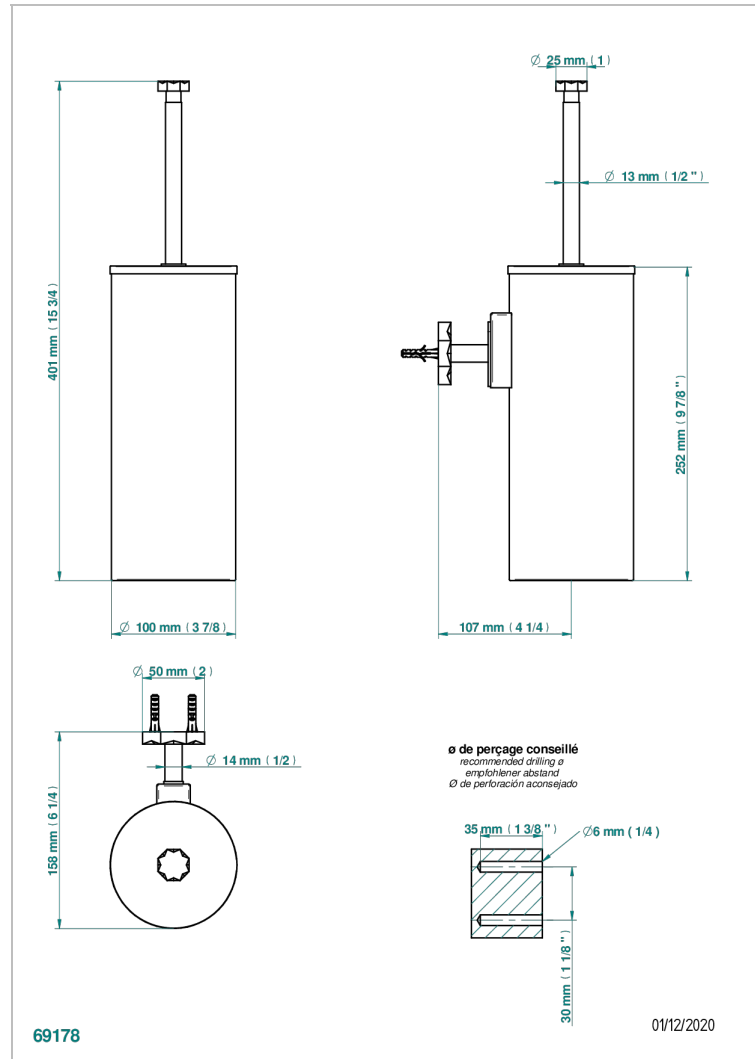

# NIHAL IVORY PORCELAIN

U2N-4720C

Wall mounted WC brush with cover and metal holder

## CHARACTERISTIC

- Nihal Ivory porcelain
- Wall mounted WC brush with cover and metal holder