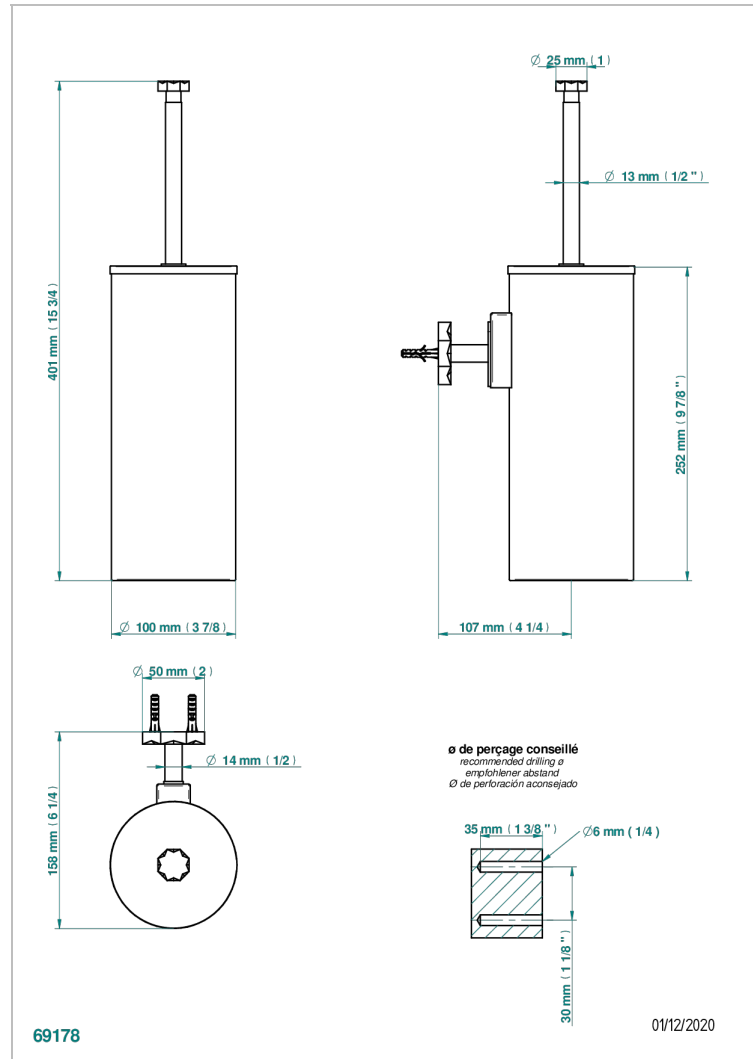

# NIHAL BLUE PORCELAIN

U2L-4720C

Metal toilet brush holder with brush with cover wall mounted

## CHARACTERISTIC

- Nihal Blue porcelain
- Metal toilet brush holder with brush with cover wall mounted