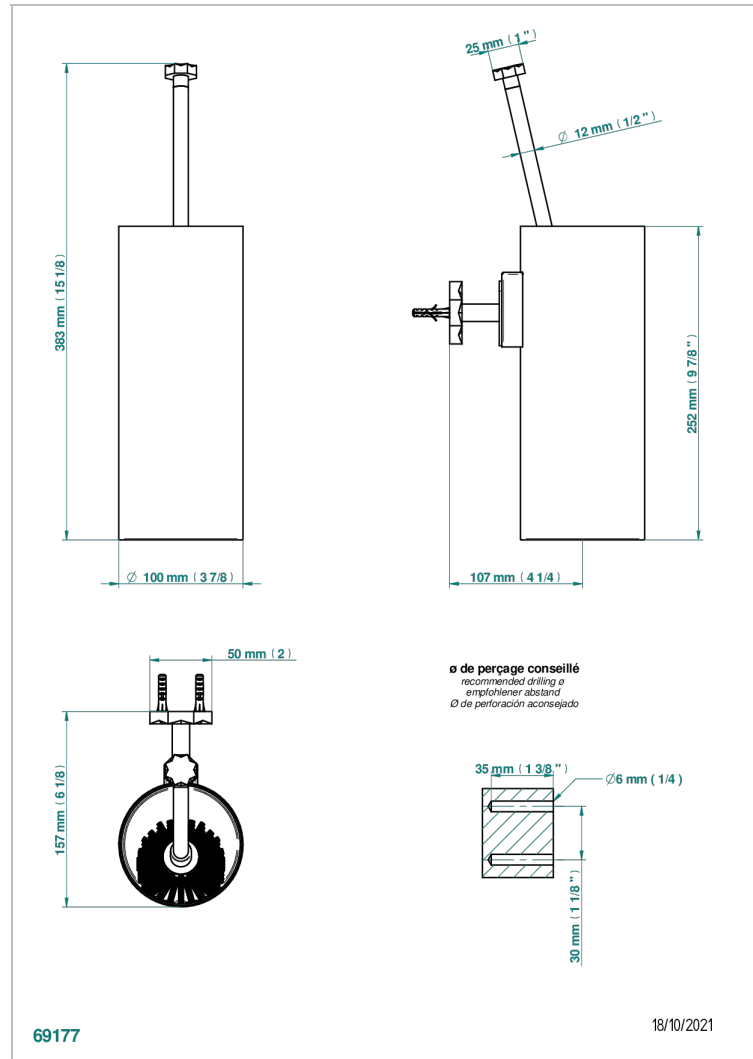

NIHAL GREEN PORCELAIN

U2R-4720

Wall mounted toilet brush holder

THG[®]
PARIS

CHARACTERISTIC

- Nihal Green porcelain
- Wall mounted toilet brush holder

AVAILABLE FINITIONS

Black ceram - D30
Blush PVD - H62
Brass color PVD - H49
Brown bronze color PVD - F33
Chrome polished - A02
Chrome polished / gold polished - G02