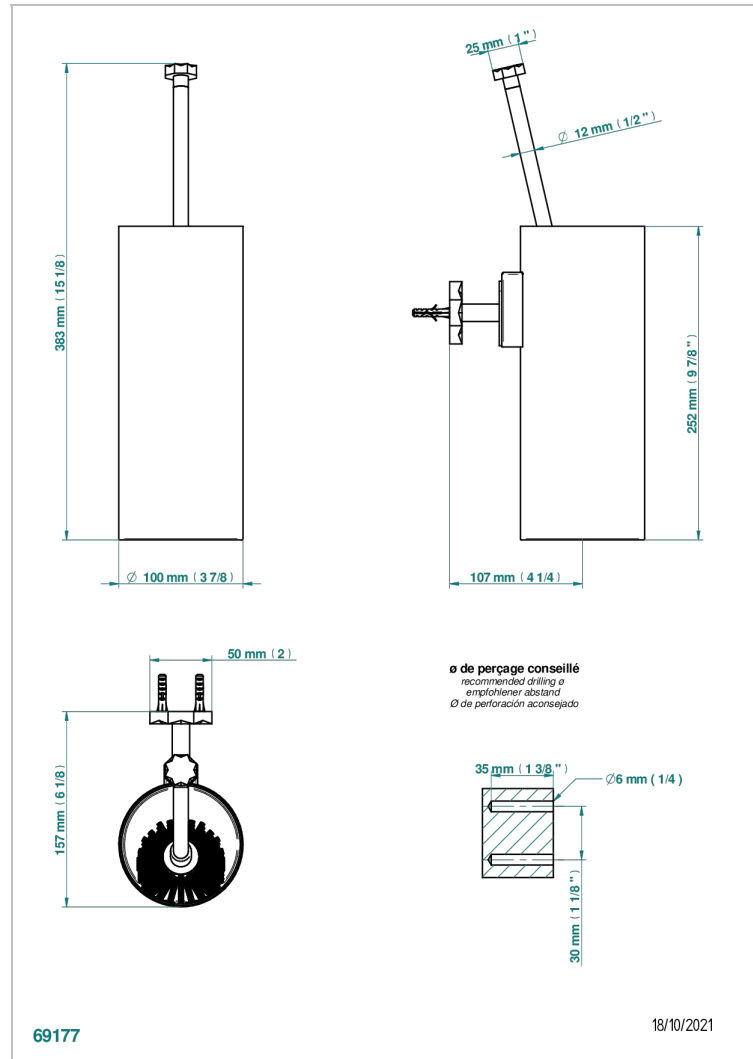

NIHAL BLACK PORCELAIN

U2P-4720

Wall mounted toilet brush holder

THG[®]
PARIS

CHARACTERISTIC

- Nihal Black porcelain
- Wall mounted toilet brush holder

AVAILABLE FINITIONS

Black ceram - D30
Blush PVD - H62
Brass color PVD - H49
Brown bronze color PVD - F33
Chrome polished - A02
Chrome polished / gold polished - G02