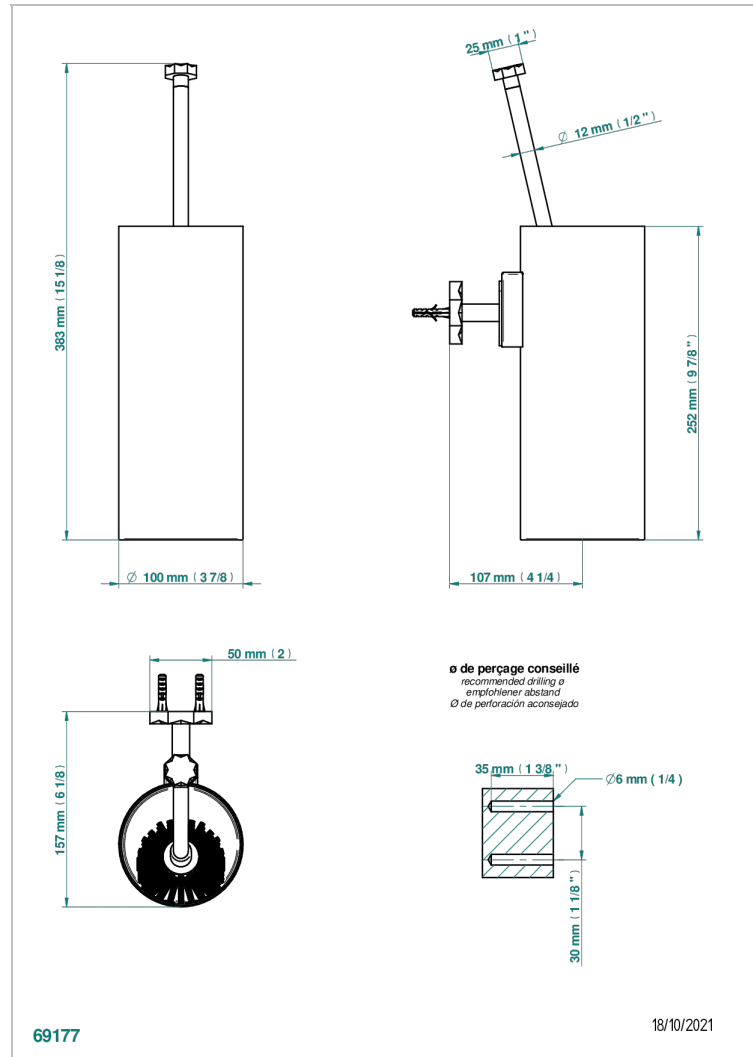

NIHAL BLACK PORCELAIN

U2P-4720

Wall mounted WC brush and holder, all metal

THG[®]
PARIS

CHARACTERISTIC

- Nihal Black porcelain
- Wall mounted WC brush and holder, all metal

AVAILABLE FINITIONS

Antique nickel - H28
Black ceram - D30
Blush PVD - H62
Brass color PVD - H49
Brown bronze color PVD - F33
Gold color PVD - H52

Nickel color PVD - H55
Polished chrome (color finish) - A02
Polished chrome / Polished gold (color finish) - G02
Polished gold (color finish) - F01
Polished nickel - B01
Soft gold - F30

Soft matt gold - F31
Umber PVD - H66
Varnished matt antique red copper (color finish) - H07