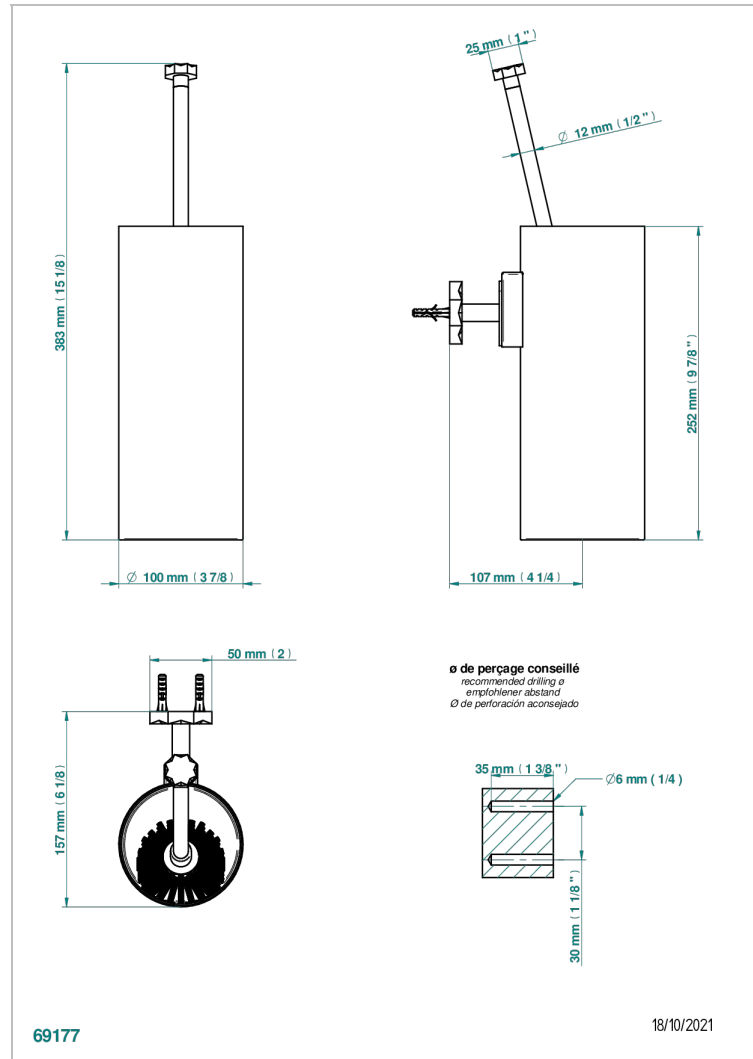

NIHAL BLUE PORCELAIN

U2L-4720

Wall mounted toilet brush holder

THG[®]
PARIS

CHARACTERISTIC

- Nihal Blue porcelain
- Wall mounted toilet brush holder

AVAILABLE FINITIONS

Black ceram - D30
Blush PVD - H62
Brass color PVD - H49
Brown bronze color PVD - F33
Chrome polished - A02
Chrome polished / gold polished - G02