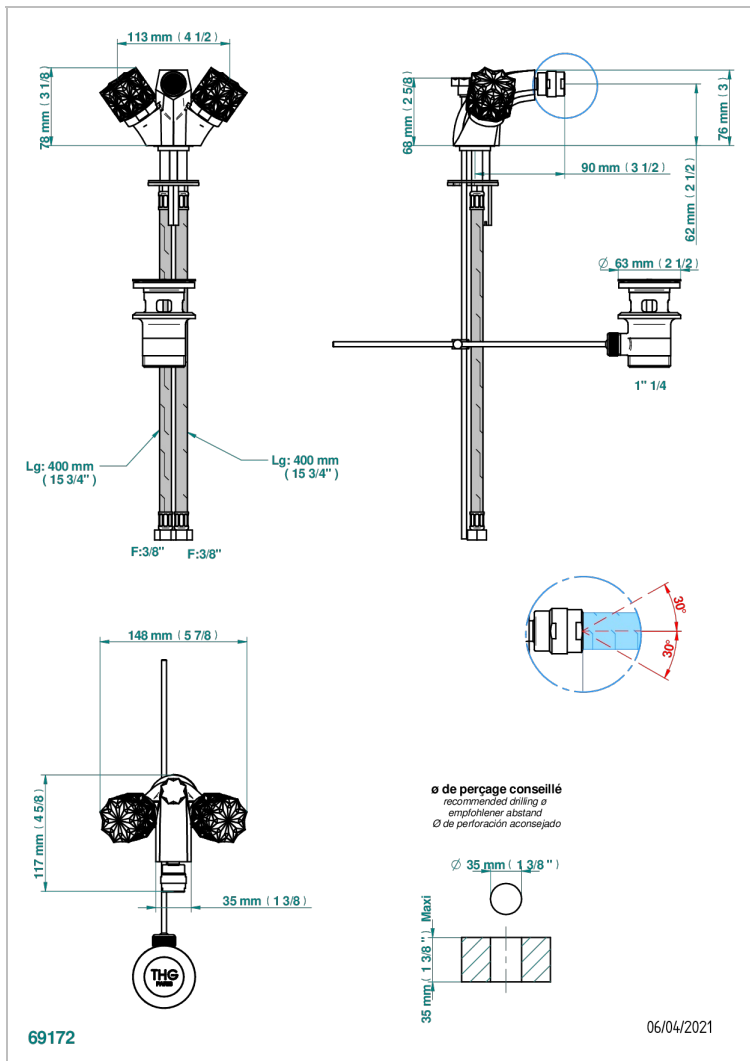

NIHAL GREEN PORCELAIN

U2R-3202

1-hole bidet mixer with swivel jet handshower with waste

THG[®]
PARIS

CHARACTERISTIC

- ACS : 17ACCLY613
- NF : NF EN 200 - IA - Chrome

STANDARDS

AVAILABLE FINITIONS