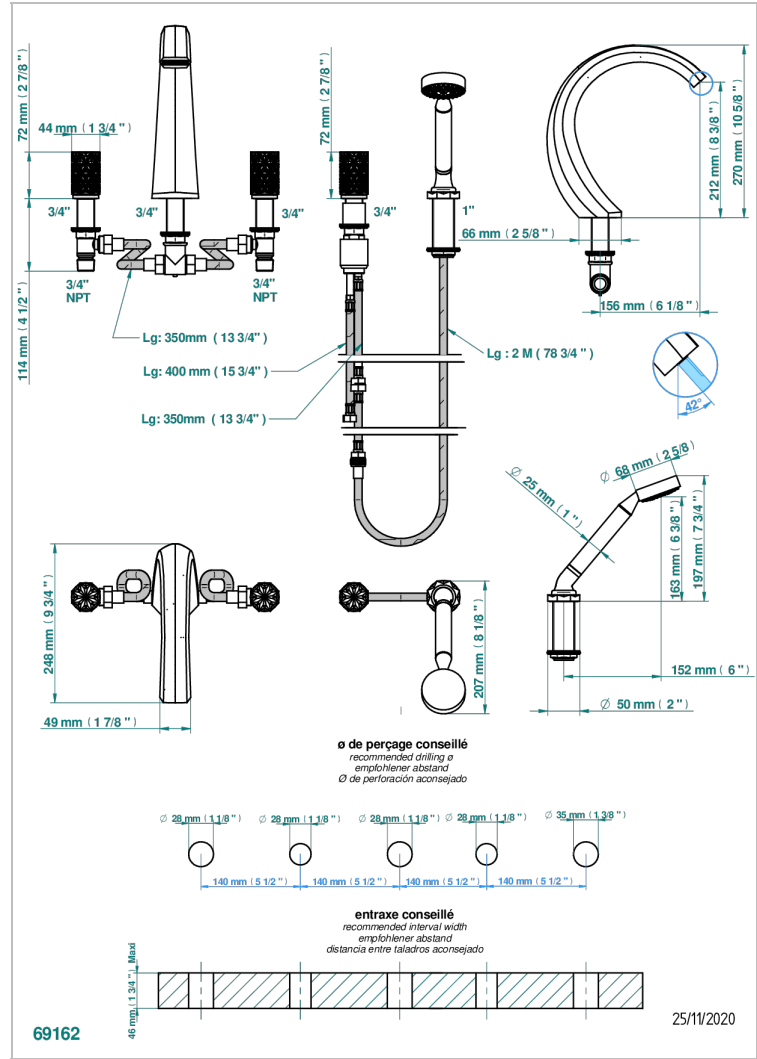

# NIHAL BLUE PORCELAIN

U2L-1132SGUS

Roman tub set with 2 x 3/4" valves and rim mounted ceramic mixer with progressive cartridge and handshower

## CHARACTERISTIC

- Nihal Blue porcelain
- Roman tub set with 2 x 3/4" valves and rim mounted ceramic mixer with progressive cartridge and handshower