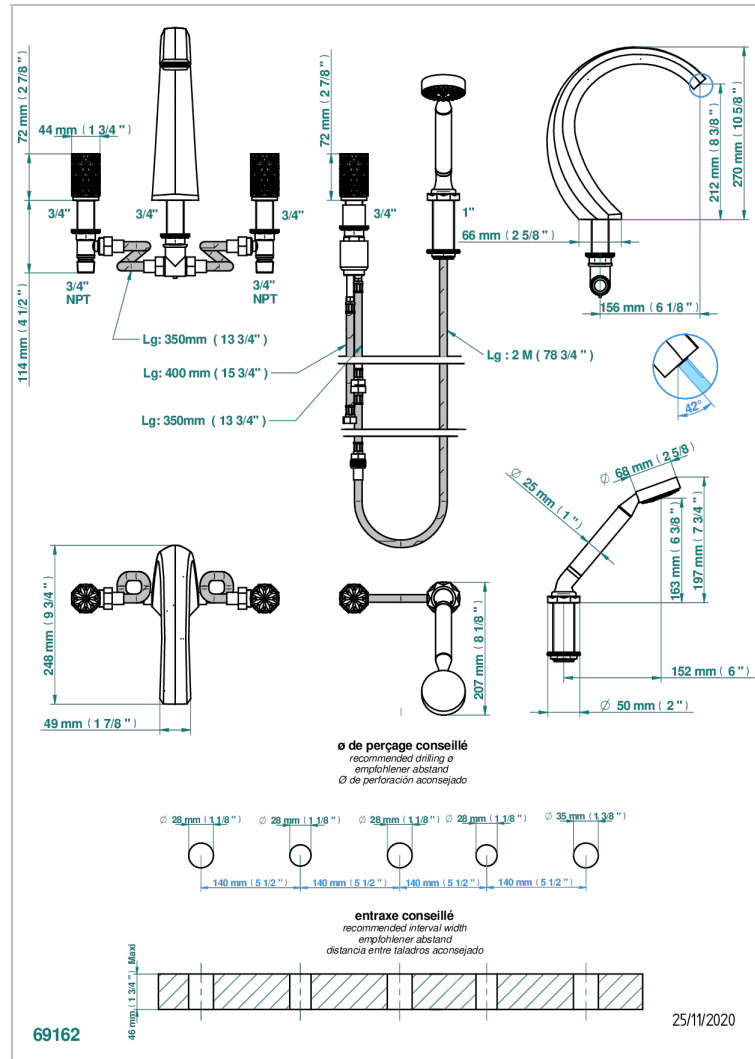

# NIHAL BLUE PORCELAIN

U2L-1132SG

5-hole bath/shower mixer with super goliath spout, 2 x 3/4" valves, and rim mounted handshower supplied by progressive cartridge mixer

## CHARACTERISTIC

- Nihal Blue porcelain
- 5-hole bath/shower mixer with super goliath spout, 2 x 3/4" valves, and rim mounted handshower supplied by progressive cartridge mixer