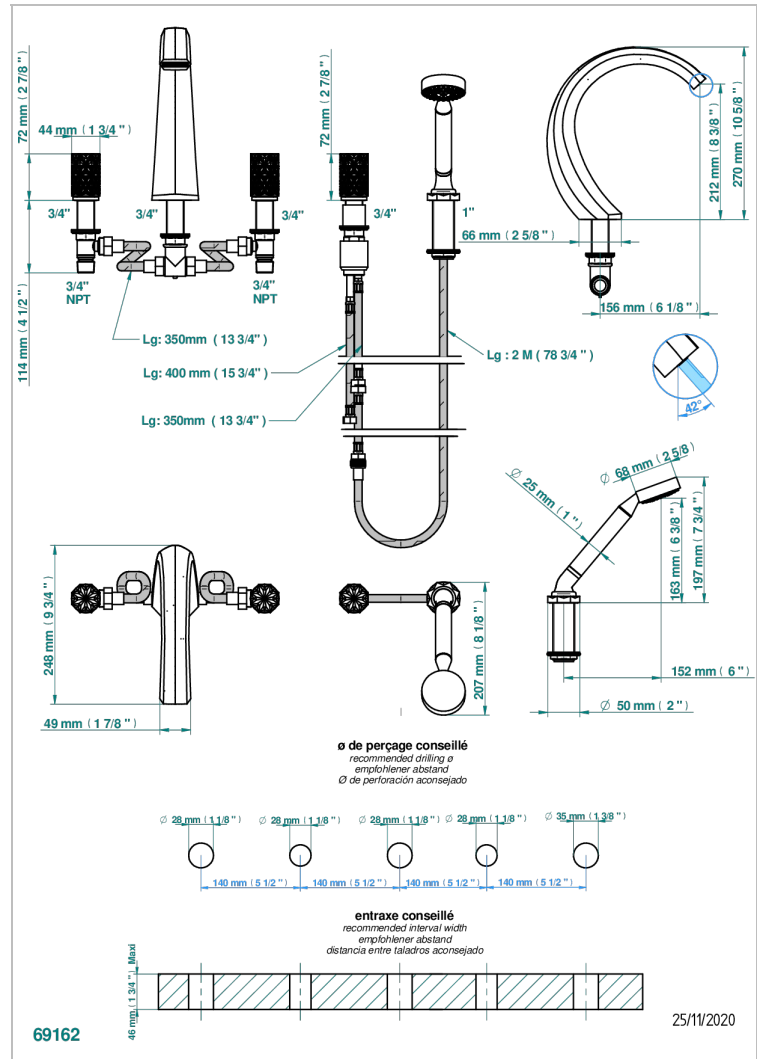

# NIHAL BLUE PORCELAIN

U2L-1132SG

5-hole bath/shower mixer with super goliath spout, 2 x 3/4" valves, and rim mounted handshower supplied by progressive cartridge mixer

## CHARACTERISTIC

- Nihal Blue porcelain
- 5-hole bath/shower mixer with super goliath spout, 2 x 3/4" valves, and rim mounted handshower supplied by progressive cartridge mixer