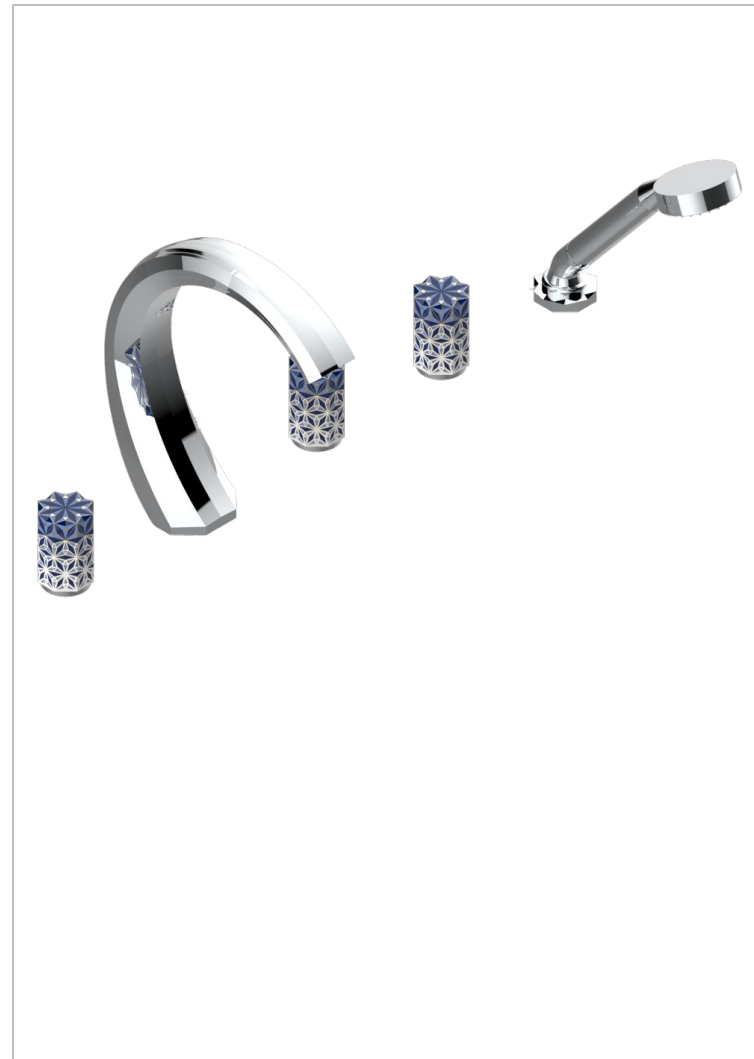

# NIHAL BLUE PORCELAIN

U2L-1132SG

5-hole bath/shower mixer with super goliath spout, 2 x 3/4" valves, and rim mounted handshower supplied by progressive cartridge mixer

## CHARACTERISTIC

- Nihal Blue porcelain
- 5-hole bath/shower mixer with super goliath spout, 2 x 3/4" valves, and rim mounted handshower supplied by progressive cartridge mixer

## AVAILABLE FINITIONS

Antique nickel - H28  
Black ceram - D30  
Blush PVD - H62  
Brass color PVD - H49  
Brown bronze color PVD - F33  
Gold color PVD - H52

Graphite PVD - H64  
Lacquered light bronze - D01  
Matt Umber PVD - H67  
Matt blush PVD - H60  
Matt brass color PVD - H50  
Matt brown bronze color PVD - F34

Soft matt gold - F31  
Umber PVD - H66  
Varnished matt antique red copper (color finish) - H07