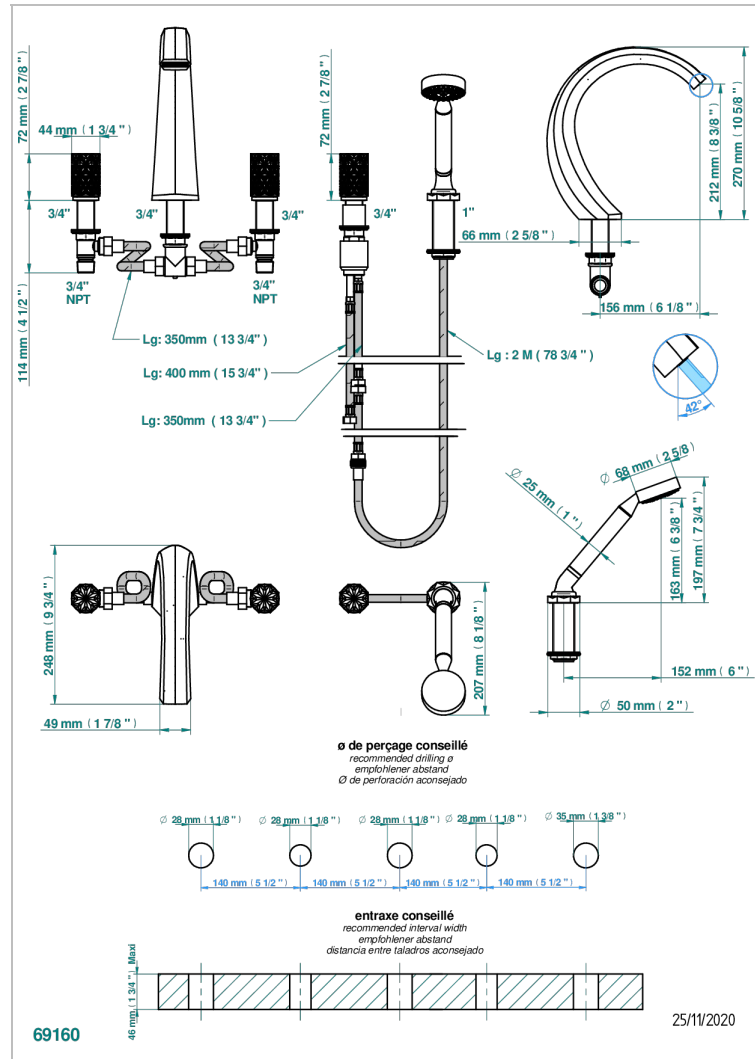

NIHAL BLACK PORCELAIN

U2P-1132SG

THG[®]
PARIS

5-hole bath/shower mixer with super goliath spout, 2 x 3/4" valves, and rim mounted handshower supplied by progressive cartridge mixer

CHARACTERISTIC

- Nihal Black porcelain
- 5-hole bath/shower mixer with super goliath spout, 2 x 3/4" valves, and rim mounted handshower supplied by progressive cartridge mixer

AVAILABLE FINITIONS

Antique nickel - H28
Black ceram - D30
Blush PVD - H62
Brass color PVD - H49
Brown bronze color PVD - F33
Gold color PVD - H52

Graphite PVD - H64
Lacquered light bronze - D01
Matt Umber PVD - H67
Matt blush PVD - H60
Matt brass color PVD - H50
Matt brown bronze color PVD - F34