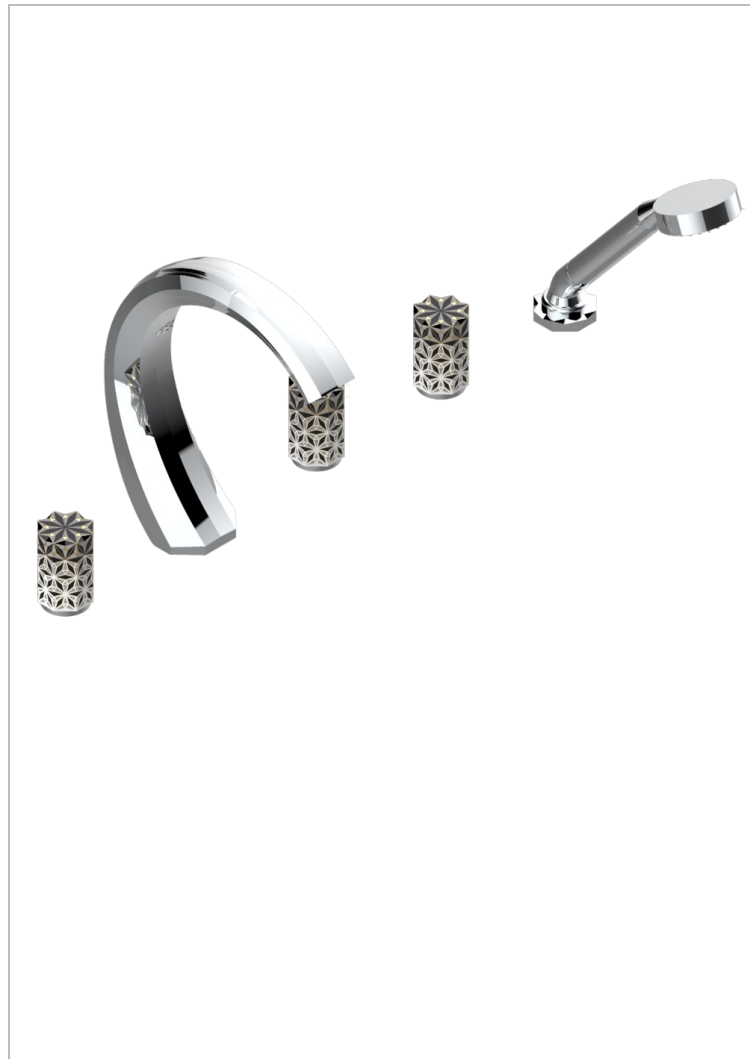

NIHAL BLACK PORCELAIN

U2P-1132SG

THG[®]
PARIS

5-hole bath/shower mixer with super goliath spout, 2 x 3/4" valves, and rim mounted handshower supplied by progressive cartridge mixer

CHARACTERISTIC

- Nihal Black porcelain
- 5-hole bath/shower mixer with super goliath spout, 2 x 3/4" valves, and rim mounted handshower supplied by progressive cartridge mixer

AVAILABLE FINITIONS

Antique nickel - H28
Black ceram - D30
Blush PVD - H62
Brass color PVD - H49
Brown bronze color PVD - F33
Gold color PVD - H52

Graphite PVD - H64
Lacquered light bronze - D01
Matt Umber PVD - H67
Matt blush PVD - H60
Matt brass color PVD - H50
Matt brown bronze color PVD - F34

Matt chrome - C02
Matt gold - F07
Matt gold color PVD - H53
Matt graphite PVD - H65
Matt nickel (color finish) - C01
Matt nickel color PVD - H56

Nickel color PVD - H55
Polished chrome (color finish) - A02
Polished chrome / Polished gold (color finish) - G02
Polished gold (color finish) - F01
Polished nickel - B01
Soft gold - F30

Soft matt gold - F31
Umber PVD - H66
Varnished matt antique red copper (color finish) - H07