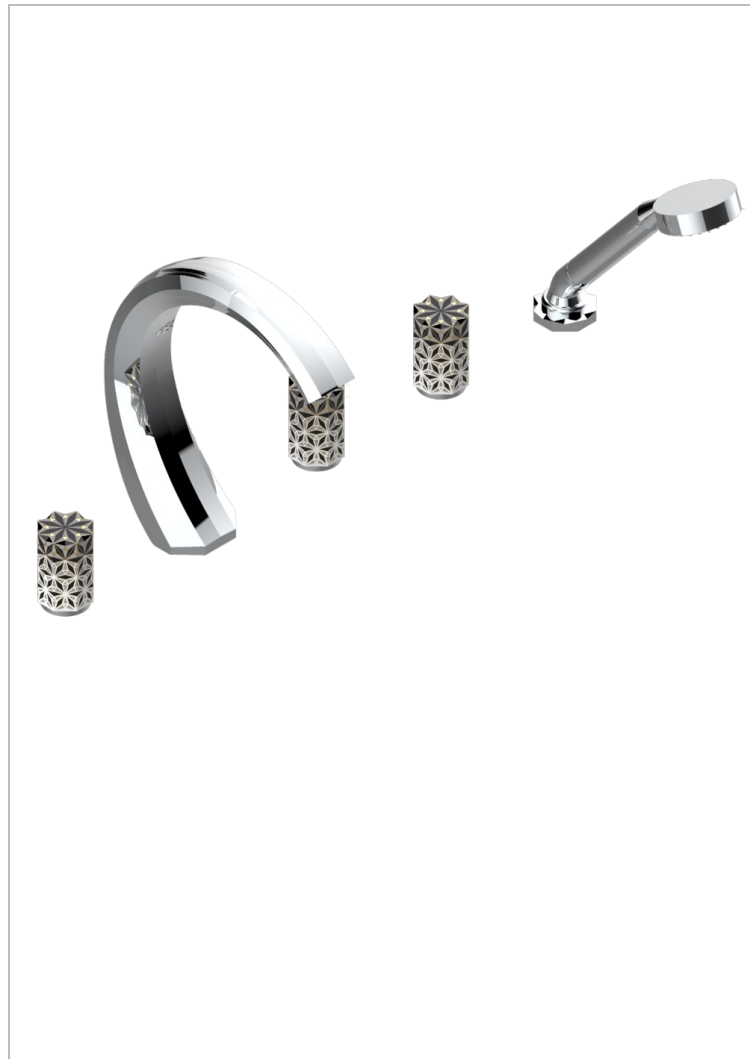

# NIHAL BLACK PORCELAIN

U2P-1132SG

THG<sup>®</sup>  
PARIS

5-hole bath/shower mixer with super goliath spout, 2 x 3/4" valves, and rim mounted handshower supplied by progressive cartridge mixer

## CHARACTERISTIC

- Nihal Black porcelain
- 5-hole bath/shower mixer with super goliath spout, 2 x 3/4" valves, and rim mounted handshower supplied by progressive cartridge mixer

## AVAILABLE FINITIONS

Antique nickel - H28  
Black ceram - D30  
Blush PVD - H62  
Brass color PVD - H49  
Brown bronze color PVD - F33  
Gold color PVD - H52

Graphite PVD - H64  
Lacquered light bronze - D01  
Matt Umber PVD - H67  
Matt blush PVD - H60  
Matt brass color PVD - H50  
Matt brown bronze color PVD - F34

Soft matt gold - F31  
Umber PVD - H66  
Varnished matt antique red copper (color finish) - H07