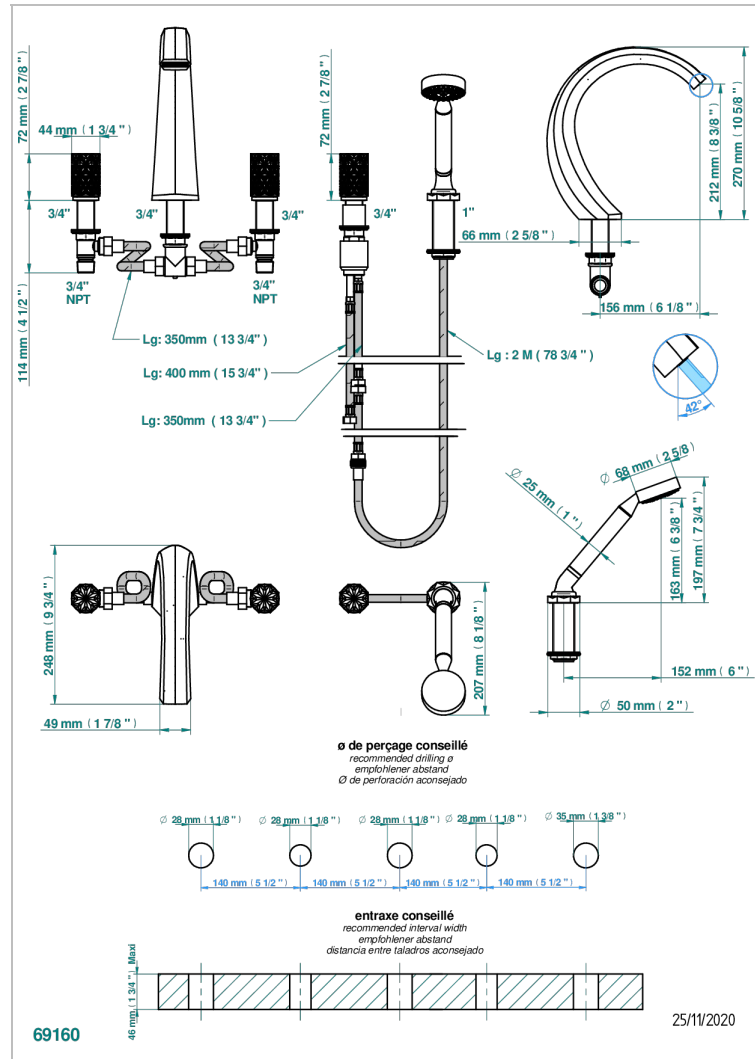

# NIHAL BLACK PORCELAIN

U2P-1132SG

THG<sup>®</sup>  
PARIS

5-hole bath/shower mixer with super goliath spout, 2 x 3/4" valves, and rim mounted handshower supplied by progressive cartridge mixer

## CHARACTERISTIC

- Nihal Black porcelain
- 5-hole bath/shower mixer with super goliath spout, 2 x 3/4" valves, and rim mounted handshower supplied by progressive cartridge mixer