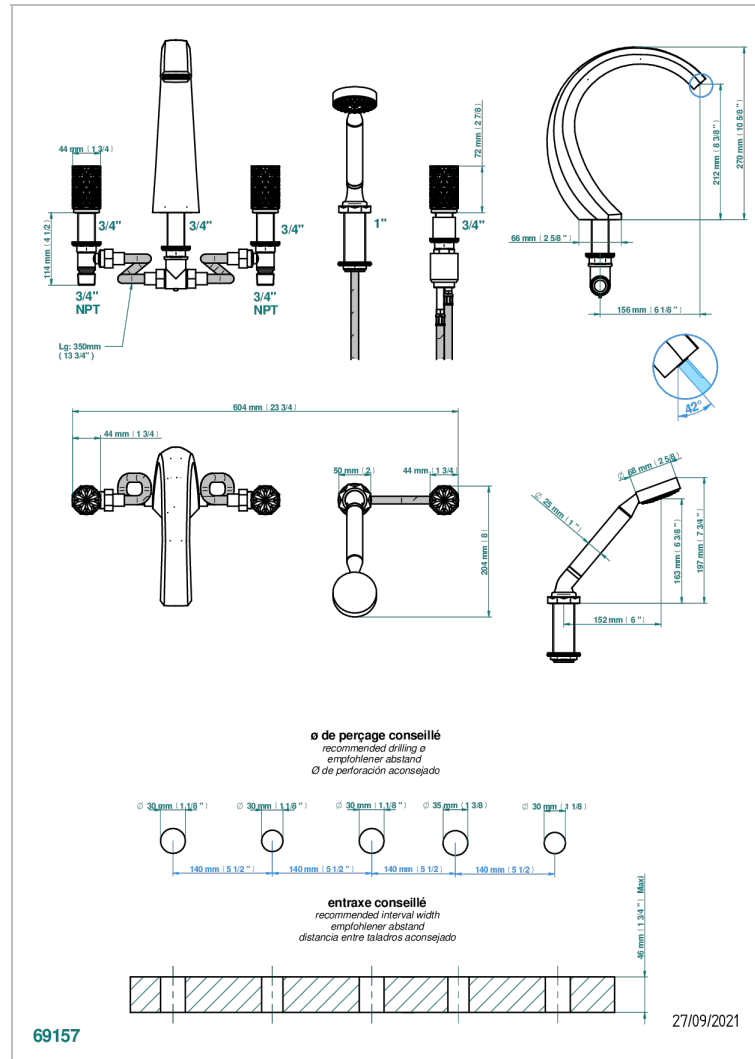

# NIHAL GREEN PORCELAIN

U2R-1132SGUS

THG  
PARIS

Roman tub set with 2 x 3/4" valves and rim mounted ceramic mixer with progressive cartridge and handshower

## CHARACTERISTIC

- Nihal Green porcelain
- Roman tub set with 2 x 3/4" valves and rim mounted ceramic mixer with progressive cartridge and handshower