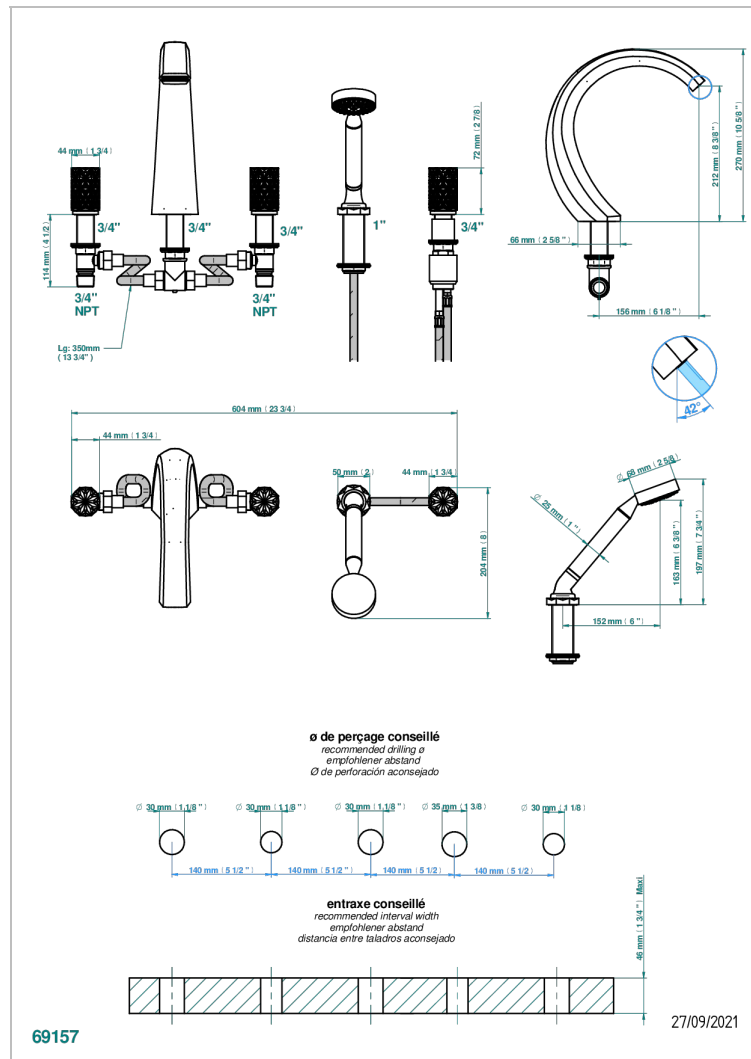

NIHAL GREEN PORCELAIN

U2R-1132SG

THG[®]
PARIS

5-hole bath/shower mixer with super goliath spout, 2 x 3/4" valves, and rim mounted handshower supplied by progressive cartridge mixer

CHARACTERISTIC

- Nihal Green porcelain
- 5-hole bath/shower mixer with super goliath spout, 2 x 3/4" valves, and rim mounted handshower supplied by progressive cartridge mixer