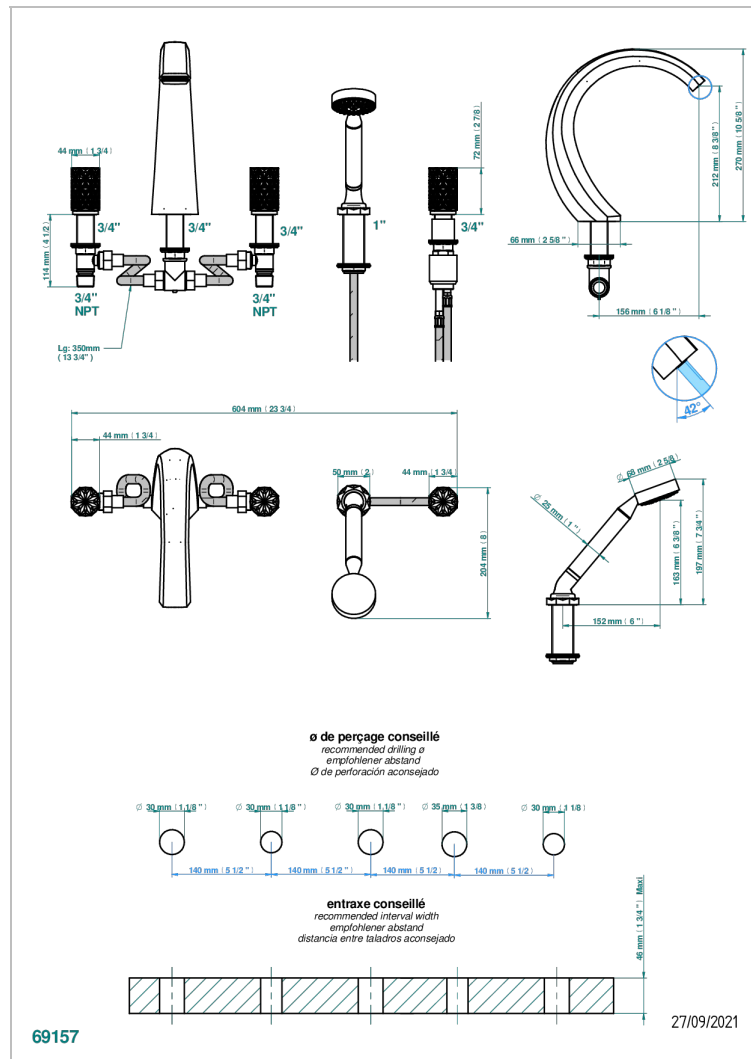

# NIHAL GREEN PORCELAIN

U2R-1132SG

THG<sup>®</sup>  
PARIS

5-hole bath/shower mixer with super goliath spout, 2 x 3/4" valves, and rim mounted handshower supplied by progressive cartridge mixer

## CHARACTERISTIC

- Nihal Green porcelain
- 5-hole bath/shower mixer with super goliath spout, 2 x 3/4" valves, and rim mounted handshower supplied by progressive cartridge mixer