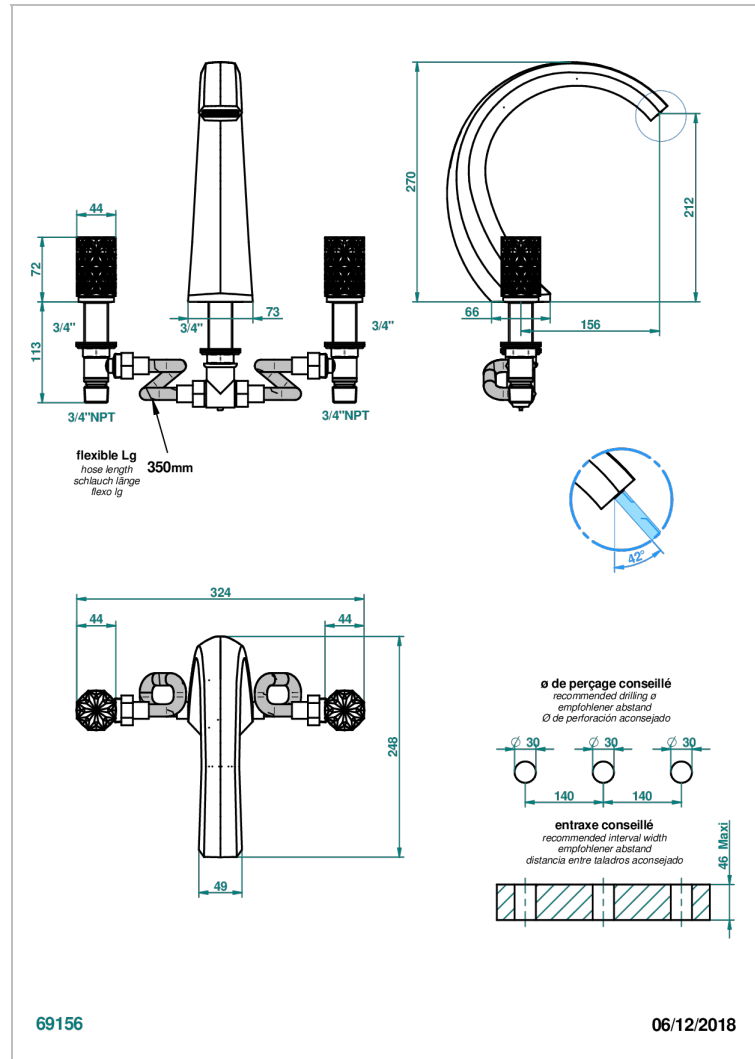

NIHAL BLUE PORCELAIN

U2L-25SGUS

Roman tub set with 3/4" valves

CHARACTERISTIC

- Nihal Blue porcelain
- Roman tub set with 3/4" valves

AVAILABLE FINITIONS

Black ceram - D30
Blush PVD - H62
Brass color PVD - H49
Brown bronze color PVD - F33
Chrome polished - A02
Chrome polished / gold polished - G02