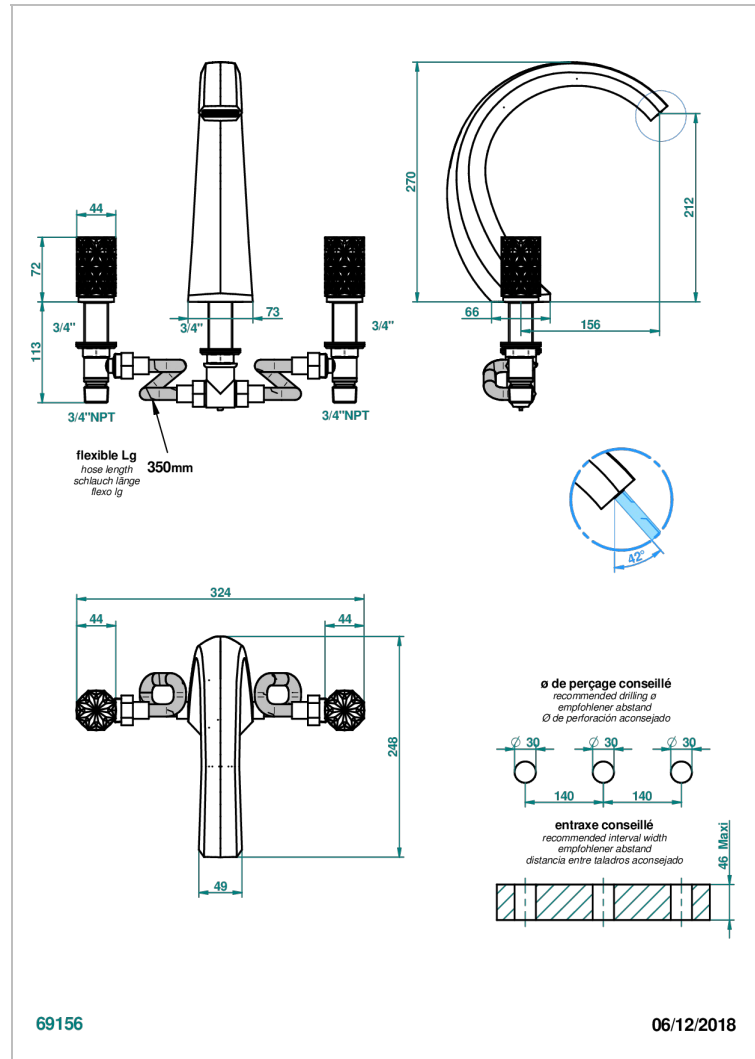

# NIHAL BLUE PORCELAIN

U2L-25SG

Rim mounted 3-hole bath mixer, super goliath spout

## CHARACTERISTIC

- ACS : 18ACCLY403
- NF : NF EN 200 - IID/A - Chrome