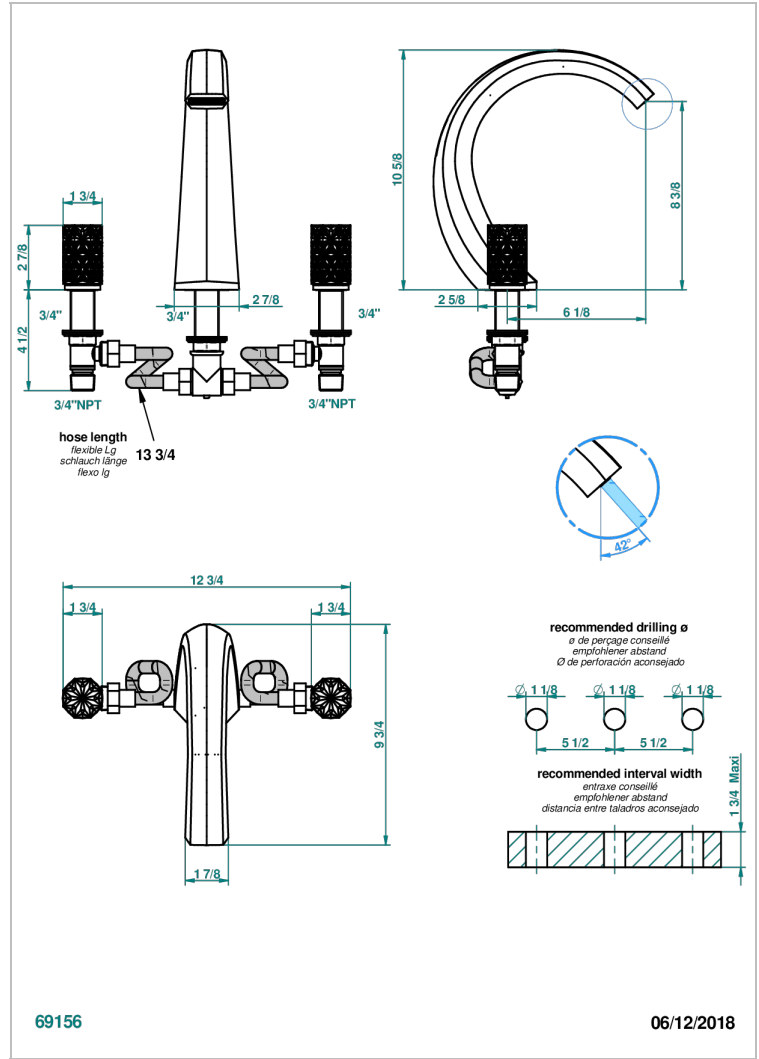

NIHAL BLUE PORCELAIN

U2L-25SG

Rim mounted 3-hole bath mixer, super goliath spout

CHARACTERISTIC

- ACS : 18ACCLY403
- NF : NF EN 200 - IID/A - Chrome

STANDARDS

AVAILABLE FINITIONS

Antique nickel - H28
Black ceram - D30
Blush PVD - H62
Brass color PVD - H49
Brown bronze color PVD - F33
Gold color PVD - H52