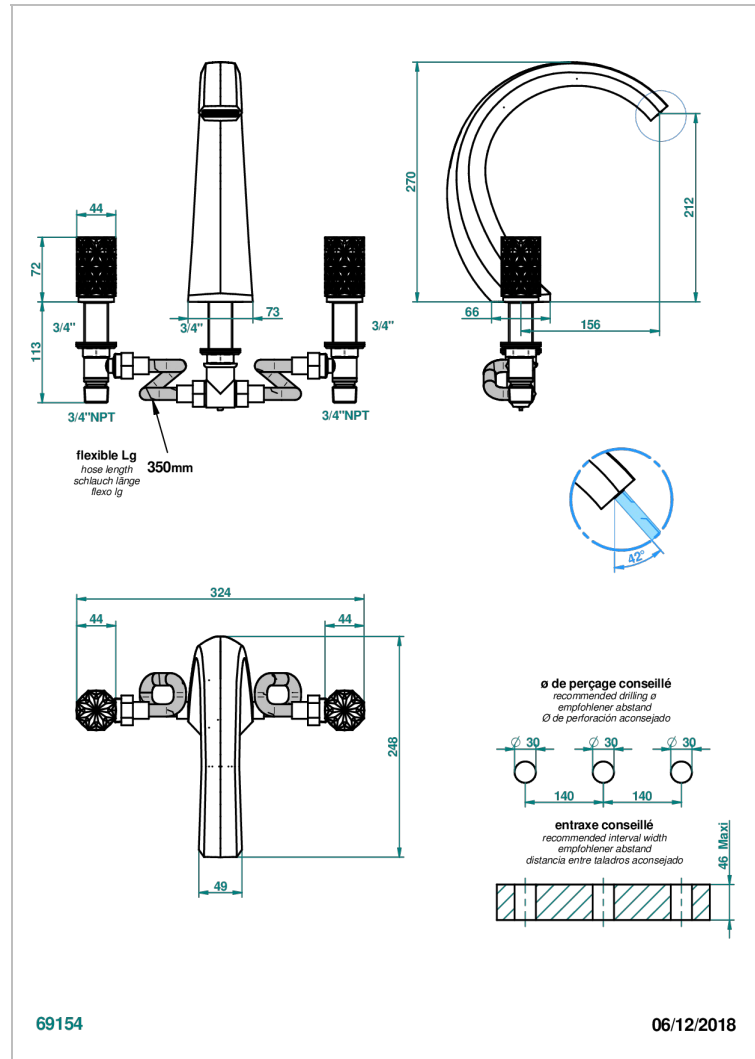

# NIHAL BLACK PORCELAIN

U2P-25SG

Rim mounted 3-hole bath mixer, super goliath spout

THG<sup>®</sup>  
PARIS

## CHARACTERISTIC

- ACS : 18ACCLY403
- NF : NF EN 200 - IID/A - Chrome