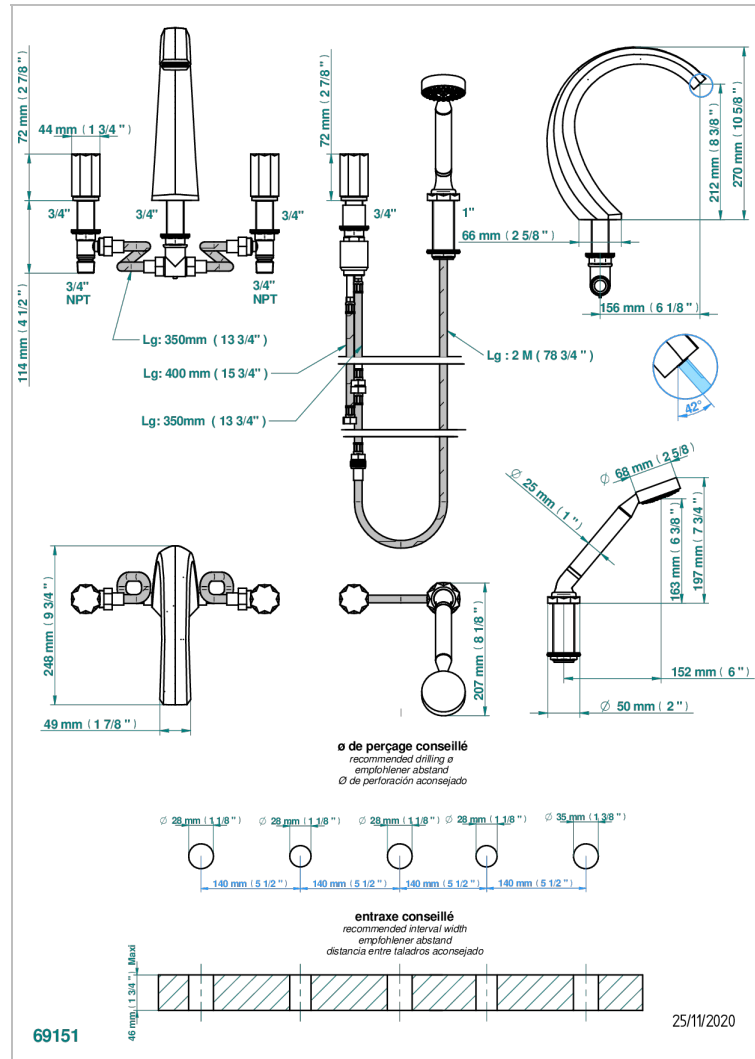

Roman tub set with 2 x 3/4" valves and rim mounted ceramic mixer with progressive cartridge and handshower

CHARACTERISTIC

- Nihal Metal
- Roman tub set with 2 x 3/4" valves and rim mounted ceramic mixer with progressive cartridge and handshower

AVAILABLE FINITIONS

Black ceram - D30
Blush PVD - H62
Brass color PVD - H49
Brown bronze color PVD - F33
Chrome polished - A02
Chrome polished / gold polished - G02

Copper antique matt, coated - H07
Gold color PVD - H52
Gold mat - F07
Gold polished - F01
Graphite PVD - H64
Light coated bronze - D01