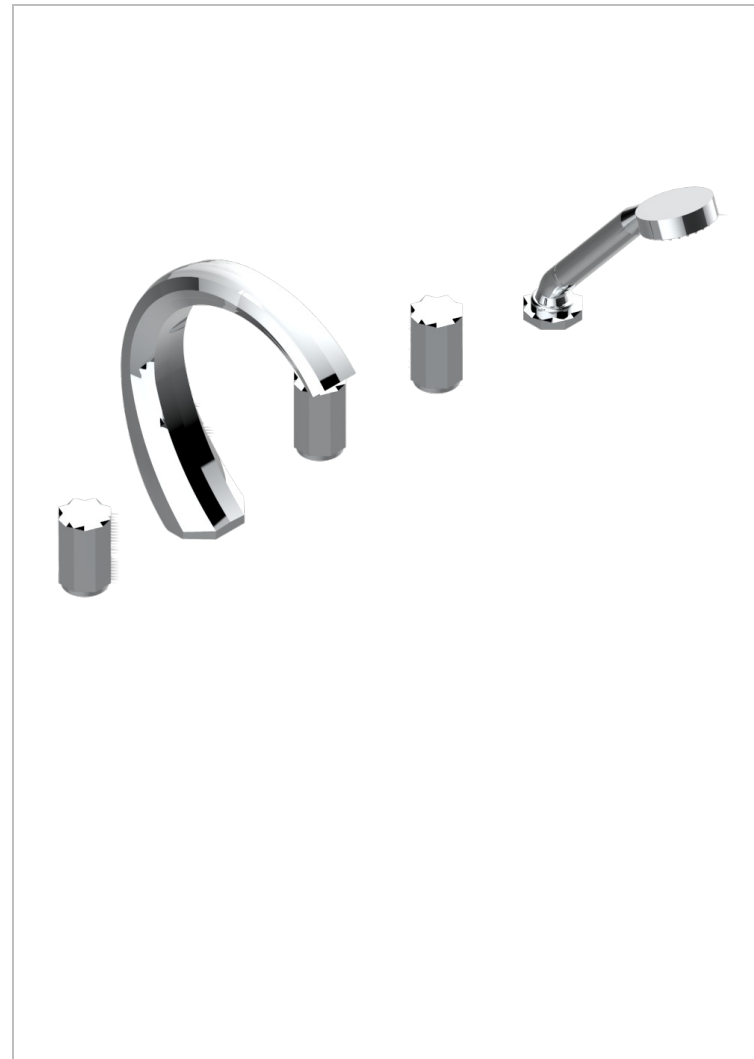

Roman tub set with 2 x 3/4" valves and rim mounted ceramic mixer with progressive cartridge and handshower

CHARACTERISTIC

- Nihal Metal
- Roman tub set with 2 x 3/4" valves and rim mounted ceramic mixer with progressive cartridge and handshower

AVAILABLE FINITIONS

Black ceram - D30
Blush PVD - H62
Brass color PVD - H49
Brown bronze color PVD - F33
Chrome polished - A02
Chrome polished / gold polished - G02

Copper antique matt, coated - H07
Gold color PVD - H52
Gold mat - F07
Gold polished - F01
Graphite PVD - H64
Light coated bronze - D01

Matt Umber PVD - H67
Matt blush PVD - H60
Matt brass color PVD - H50
Matt brown bronze color PVD - F34
Matt chrome (American satin) - C02
Matt gold color PVD - H53

Matt graphite PVD - H65
Matt nickel (American satin) - C01
Matt nickel color PVD - H56
Nickel antique / Sovereign - H28
Nickel color PVD - H55
Nickel polished - B01

Soft gold - F30
Soft matt gold - F31
Umber PVD - H66